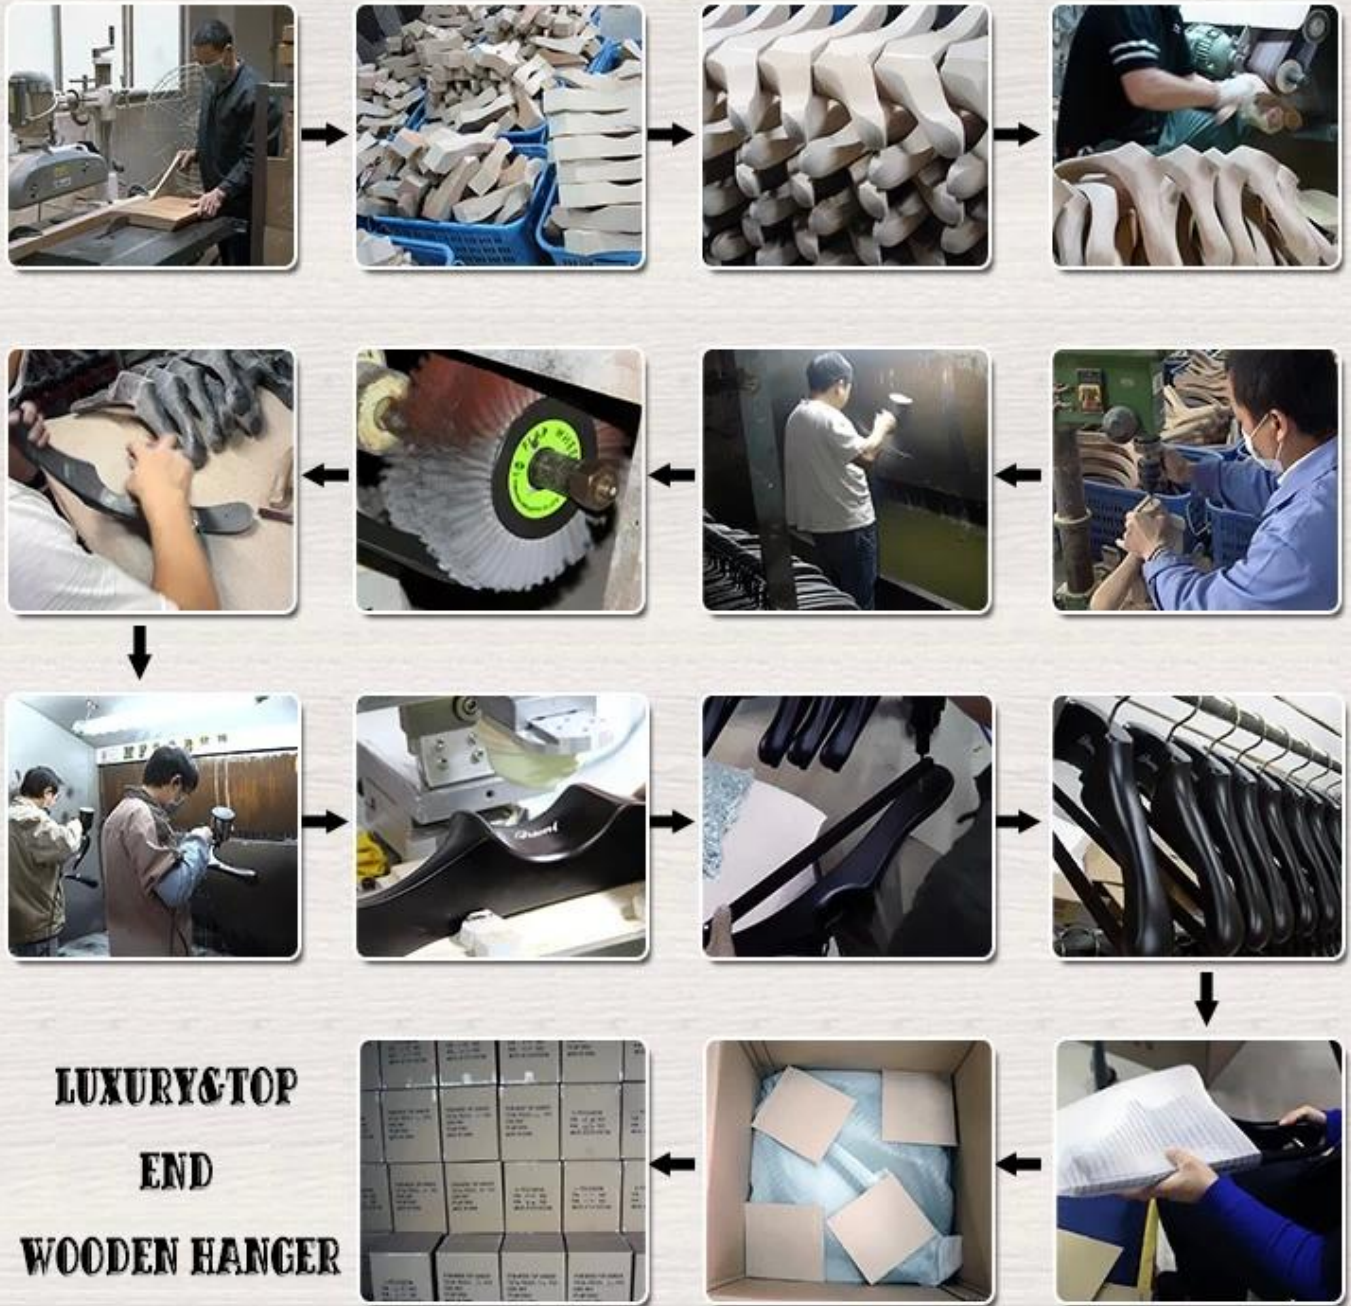

PRODUCT DESCRIPTION

Item No.	WSW-011
Material	Lotus wood, Europe imported beech wood, Birch wood, ash tree wood etc, also ok
Size	L41cm * T1.5cm for top hanger and L38.5cm for pant hanger
Color	Natural
Metal Hardware	Matte silver round hook
Logo	print logo laser engraved logo also ok
Surface Effect	natural smooth polished surface
MOQ	3000pcs/item
Quality level	good quality
Use	for women clothes
Product capacity	150,000-300,000 per month
Delivery time	35-45 days
Payment terms	PayPal, West Union, T/T, L/C etc.,
Transport	By sea, by air, by express, and your shipping forwarder is also acceptable
For your choice	1. custom hanger size and shape 2. any hanger color is ok, we can produce according to Pantone color you want 3. various logo effect, laser engraved logo, print logo, metal logo etc., 4. many metal accessories for your option 5. package way according to your instruction

Q: can we put our name or logo in hangers?

A: Yes, that is no problem to put your name or logo in hangers.

LUXURY & TOP WOODEN HANGER-PRODUCTION

Our luxury & Top end [wood hanger](#) produced by handcraft, according to your request about hanger size, shape, colour, metal accessory and logo etc., If you have a design, we can produce the desired design in object. We use Taiwan famous brand paint-Taiho paint for the luxury & top wooden [hanger](#), our employees painting each hanger one by one manually painting, four times painting surface, 2 times undercoating and 2 times surface coating, very luxury and eco-friendly.