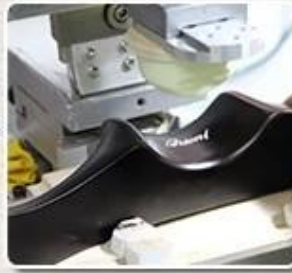

**LUXURY&TOP
END
WOODEN HANGER**

WOOD HANGER PACKAGE