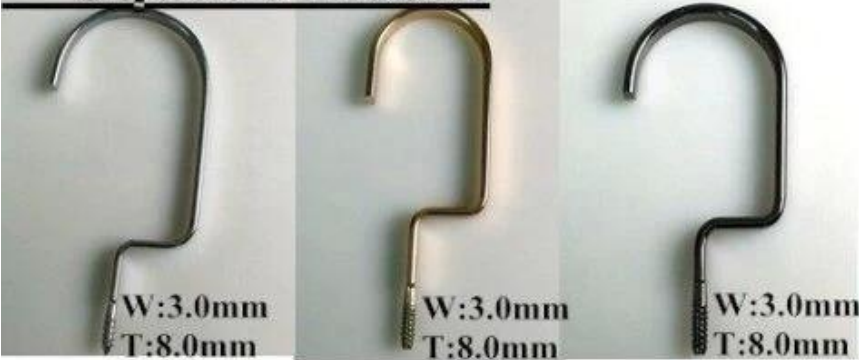

silver

W:3.0mm
T:8.0mm

champagne gold

W:3.0mm
T:8.0mm

gun black

Square Hook:

W:3.0mm
T:8.0mm