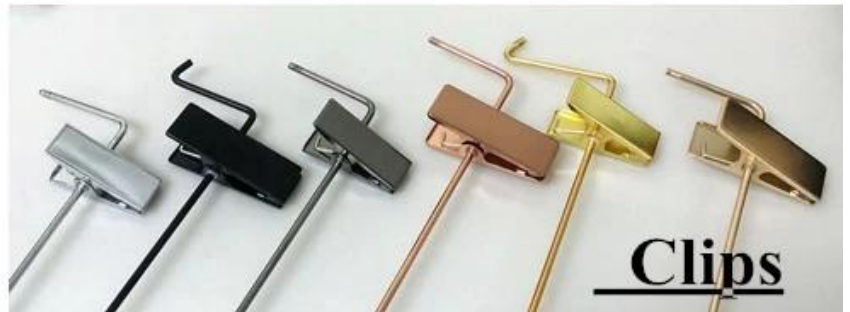

W:3.0mm
T:8.0mm

gun black

Round flat hook:

W:3.0mm
T:6.0mm

black

W:3.0mm
T:6.0mm

matt silver

matt silver
Dia: \varnothing 4.5mm