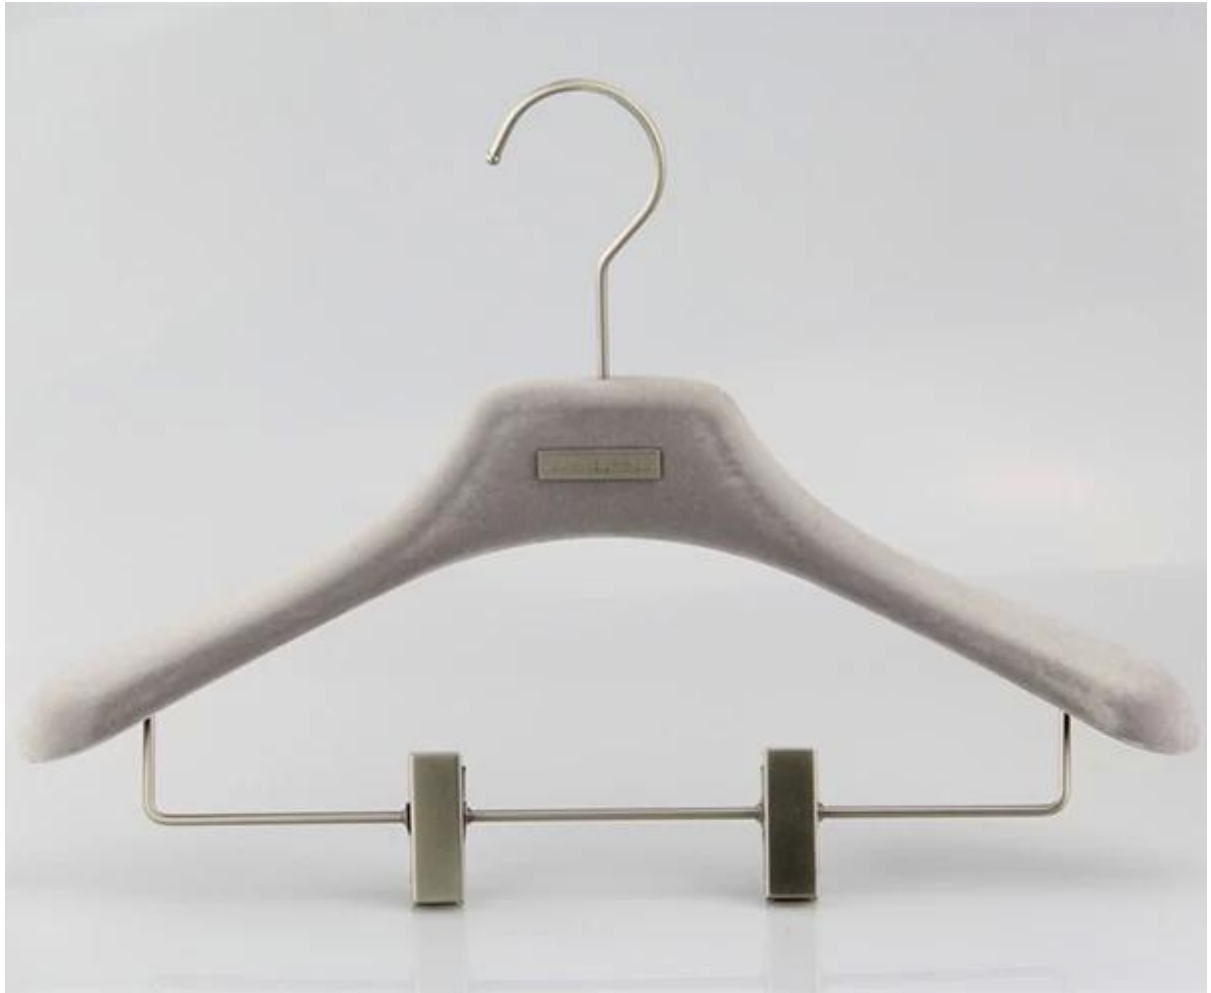

Order No.	001-XXXXXXXXXX
Material	ABS, PS + ...
Quantity	40/44 : ...
Unit	...
Material description	...
Material code	...
Material name	...
Unit	1000pcs
Material code	7-9 ...
Material	...
Material description	...
Material code	...
Material description	...
Material	1.1pc PE ... 1 ... 2.10pcs3 K = K4
Material code	1000000-3000000 ...
Material code	30-38 ...
Material description	...
Material	... express(EXW,FOB,CNF,DDU)
Material description	1.2345