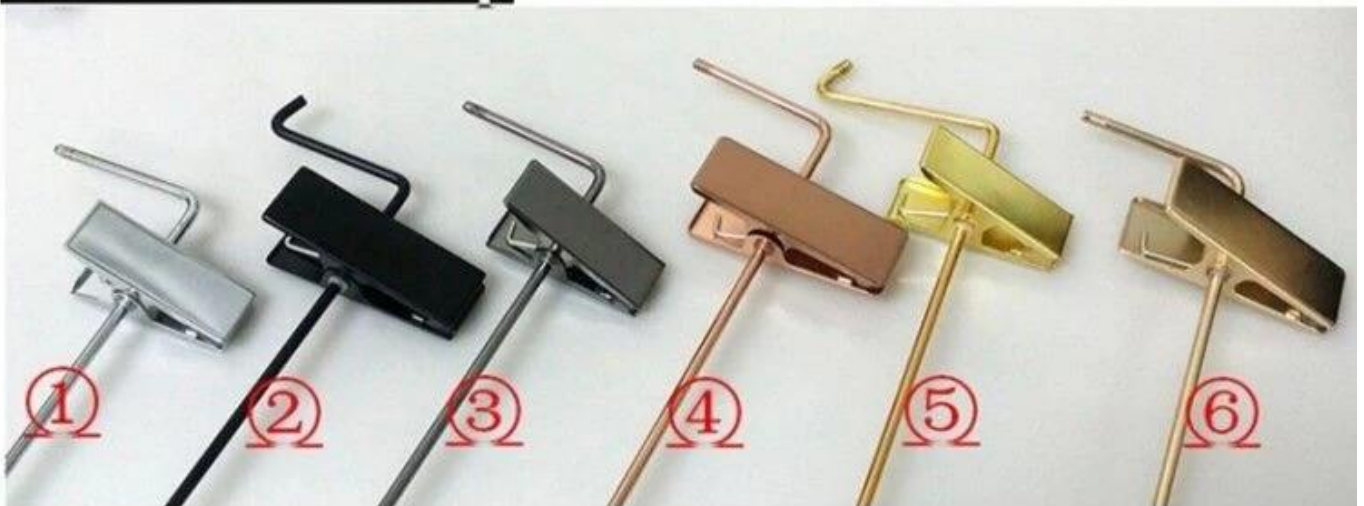

Footgrip

velvet

Notch

Non-slip coating

Hardware-Clip

①sliver ②black ③gun black ④rose gold ⑤Glod ⑥champagne gold

⑦

⑧