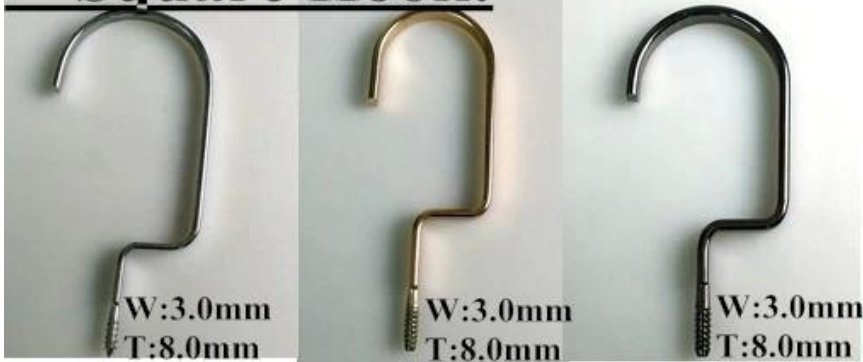

## Round hook:

Dia:  $\varnothing$  3.8mm  
gun black

Dia:  $\varnothing$  3.8mm  
rose gold

Dia:  $\varnothing$  4.0mm  
silver

Dia:  $\varnothing$  3.8mm  
black

gold

## Square Hook:

W:3.0mm  
T:8.0mm

silver

W:3.0mm  
T:8.0mm

champaign gold

W:3.0mm  
T:8.0mm

gun black