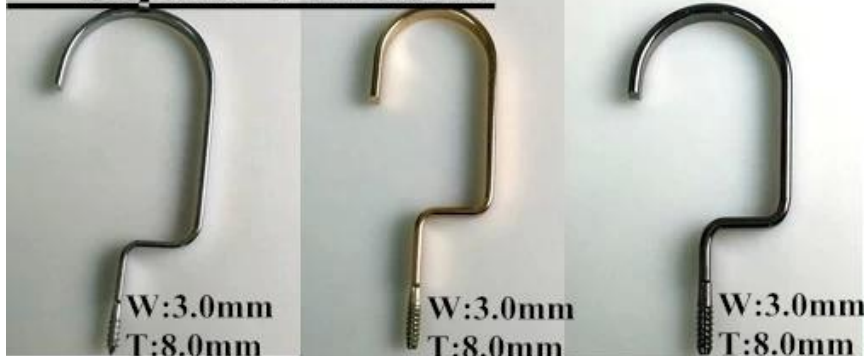

## Round hook:

Dia:  $\varnothing$  3.8mm  
gun black

Dia:  $\varnothing$  3.8mm  
rose gold

Dia:  $\varnothing$  4.0mm  
silver

Dia:  $\varnothing$  3.8mm  
black

gold

## Square Hook:

W:3.0mm  
T:8.0mm

silver

W:3.0mm  
T:8.0mm

champaign gold

W:3.0mm  
T:8.0mm

gun black