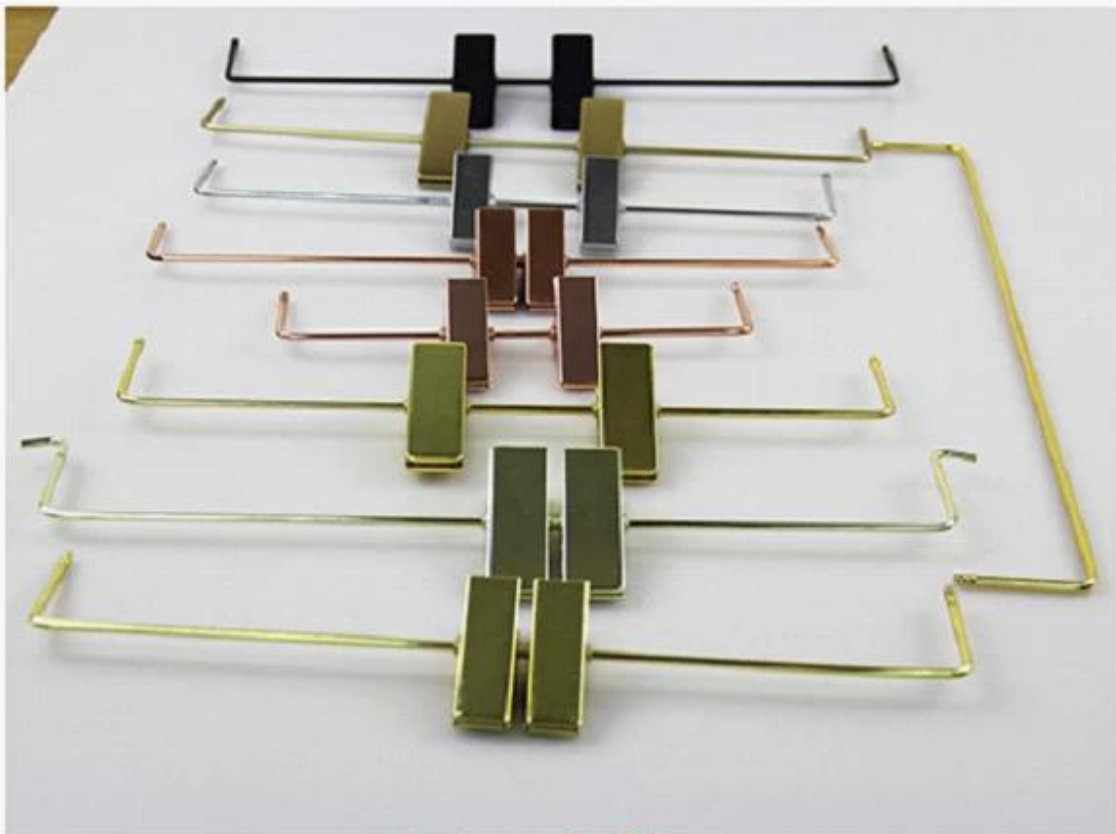

THE KINDS OF METAL ACCESSORIES

Metal Hook

Metal Clip

Metal Accessories

Material:Iron

Surface Effect:Color electroplated, then surface covered with gloss oil, prevent rusting.

Shape for Solution: Round shape without bead and cocked, Round shape with bead, Round shape with bead and cocked, Square shape, Round flat shape, Flat round shape, Special long square shape and more.

engrave logo(painting)

-Print logo:need to open new logo mold, with sick-screen effect, after hanger paint complete, print the logo in the hanger head.

-

Engraved logo: for the style logo effect, it is divided into two cases, one is engraved logo before paint, the logo also will be painted when paint whole hanger, let the logo color same to the hanger color. Another is engraved logo after paint, let the logo color is the wood natural color.

-

Engraved logo in other color:the type logo craft can make logo in other color, except natural color. After paint hanger and engraved logo, scrape with other color ink, such as gold, red, blue, black, white, and so on.

-

Metal plate logo:the most special logo effect, iron material, with color electroplated surface effect, the logo effect have embossed, debossed, and hollow out for your choice.

TOP END WOODEN HANGER PRODUCTION