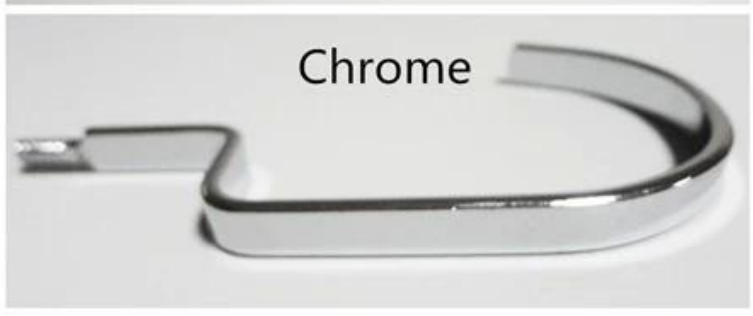

KTW-001
35cm
1000pcs
7-10
&
1.1pc PE 1pc
2.2pcs 4pcs K = K
4.
150000-300000
40-45
T/T,
1. 2. 3. 4.

Metal Hooks

Our metal hooks are made from high quality metal and are available in a variety of colors.

Available in:

Black, Silver, Gold, Pearl Black, Pearl Nickel, Pearl Chrome, Pearl Rose Gold, Pearl Silver, Pearl Gold, Pearl Nickel, Pearl Chrome, Pearl Rose Gold, Pearl Silver, Pearl Gold.

Available in:

Black, Silver, Gold, Pearl Black, Pearl Nickel, Pearl Chrome, Pearl Rose Gold, Pearl Silver, Pearl Gold, Pearl Nickel, Pearl Chrome, Pearl Rose Gold, Pearl Silver, Pearl Gold, Pearl Nickel, Pearl Chrome, Pearl Rose Gold, Pearl Silver, Pearl Gold...