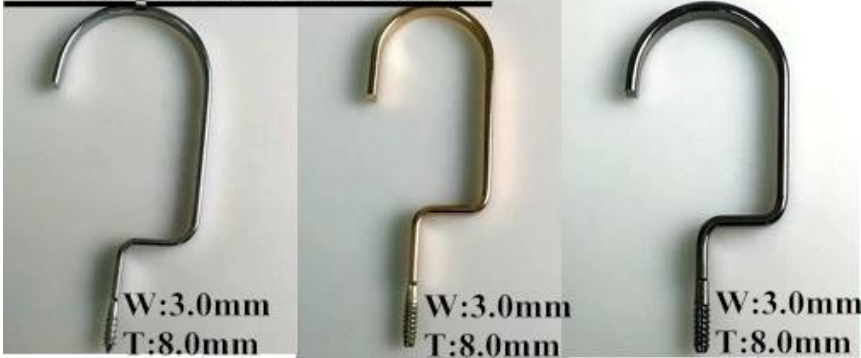

## Round hook:

Dia:  $\varnothing$  3.8mm  
gun black

Dia:  $\varnothing$  3.8mm  
rose gold

Dia:  $\varnothing$  4.0mm  
silver

Dia:  $\varnothing$  3.8mm  
black

gold

## Square Hook:

W:3.0mm  
T:8.0mm

silver

W:3.0mm  
T:8.0mm

champaign gold

W:3.0mm  
T:8.0mm

gun black

## Round flat hook:

W:3.0mm  
T:6.0mm

black

W:3.0mm  
T:6.0mm

matt silver

matt silver  
Dia:  $\varnothing$  4.5mm

Clips

□□□ □ □□