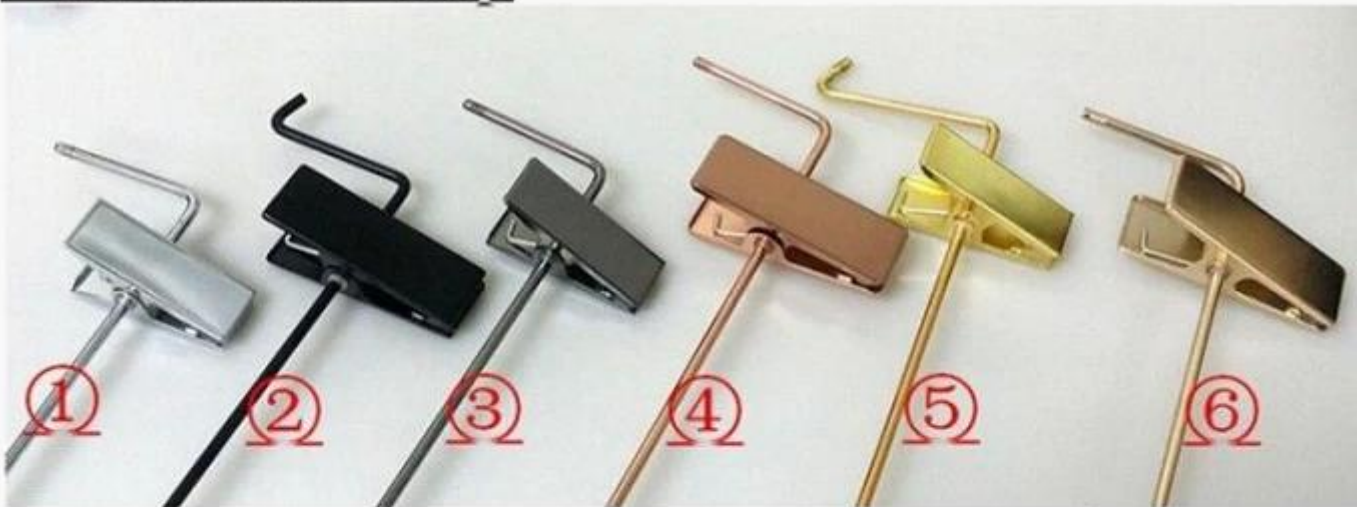

HANGERMETALACCESSORIES

Non-slip on shoulders

Footgrip

velvet

Notch

Non-slip coating

Hardware-Clip

①