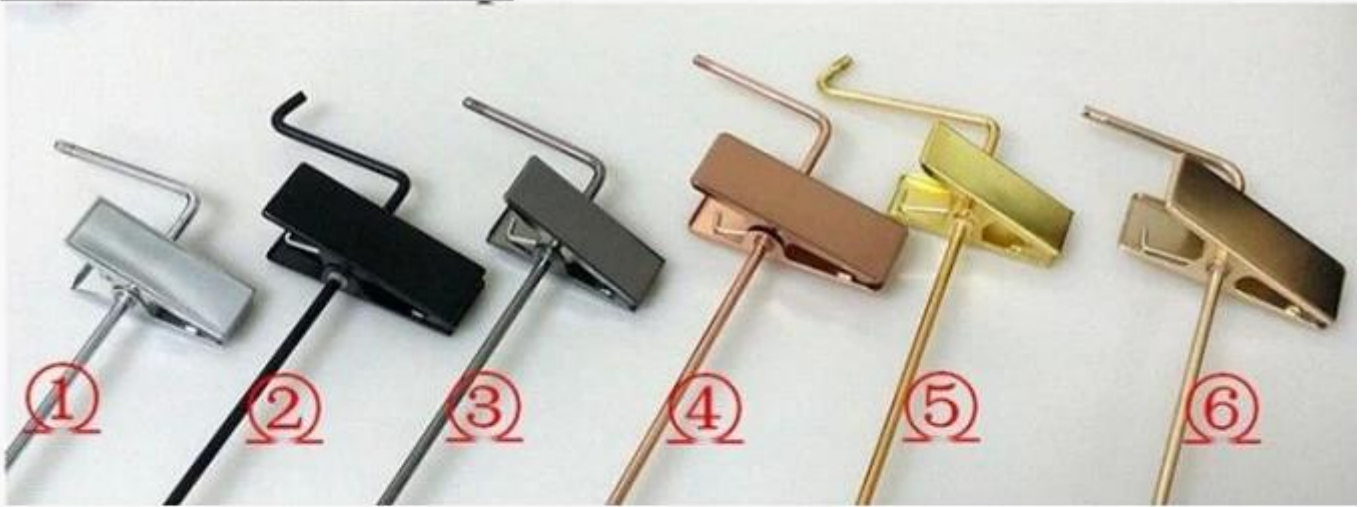

HANGERMETALACCESSORIES

Non-slip on shoulders

Footgrip

velvet

Notch

Non-slip coating

Hardware-Clip

① sliver