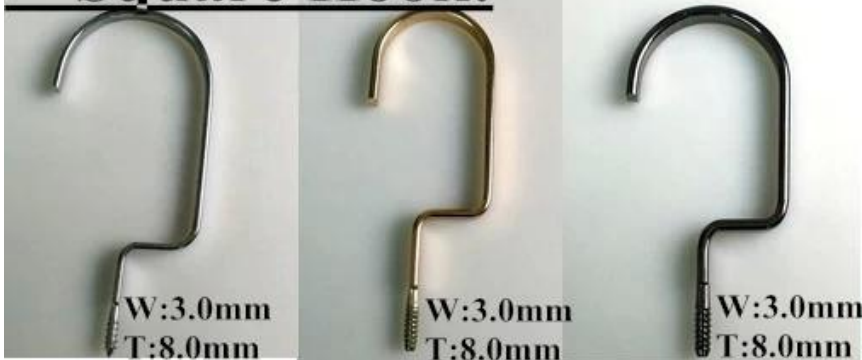

Round hook:

Dia: \varnothing 3.8mm
gun black

Dia: \varnothing 3.8mm
rose gold

Dia: \varnothing 4.0mm
silver

Dia: \varnothing 3.8mm
black

gold

Square Hook:

W:3.0mm
T:8.0mm

silver

W:3.0mm
T:8.0mm

champaign gold

W:3.0mm
T:8.0mm

gun black

Round flat hook:

W:3.0mm
T:6.0mm

black