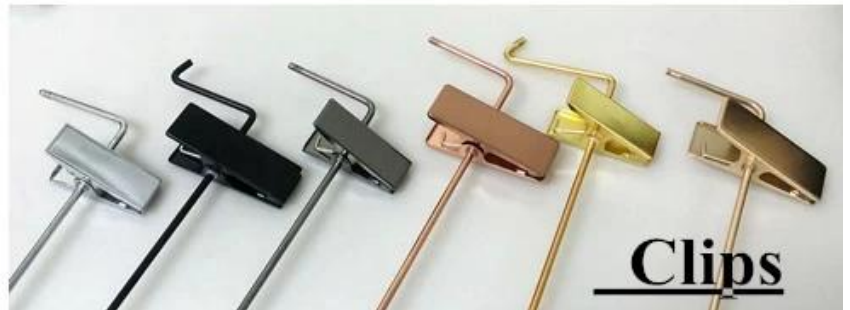

Round hook:

Square Hook:

Round flat hook:

Clips