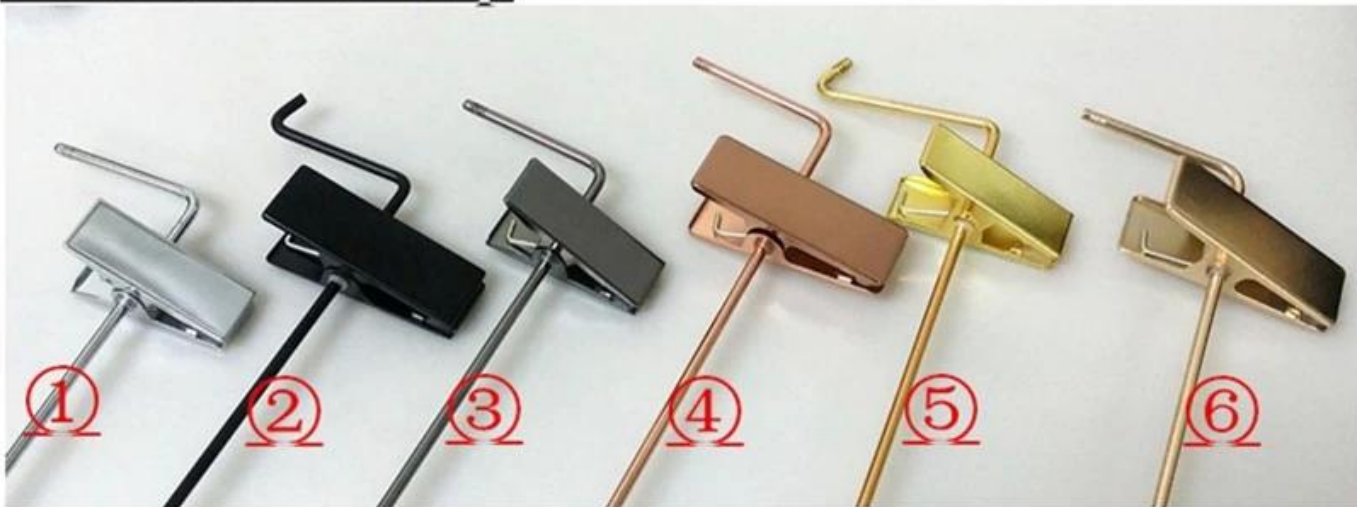

Hardware-Clip

①sliver ②black ③gun black ④rose gold ⑤Gold ⑥champagne gold