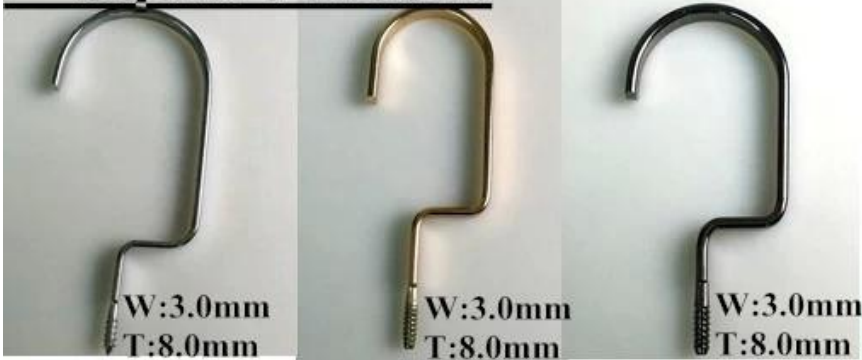

WSW-018	
	40 c m/34 c m
MOQ	1000pcs
	150000-300000
	35-40
	T/T, , ,
OEM	

□□□□□□□□

**LUXURY&TOP
END
WOODEN HANGER**

PE Foam Bag

1pc Hanger with 1pc Bag

K=K Carton with Shipping Mark

Place Layer by Layer

1. PE foam bag
2. 2pcs (hanger and bag) or 4pcs (pant hanger) per bag.
3. K = K Carton
4. Packing method: layer by layer.

□□□□

Round hook:

Dia: \varnothing 3.8mm
gun black

Dia: \varnothing 3.8mm
rose gold

Dia: \varnothing 4.0mm
silver

Dia: \varnothing 3.8mm
black

gold

Square Hook:

W:3.0mm
T:8.0mm

silver

W:3.0mm
T:8.0mm

champaign gold

W:3.0mm
T:8.0mm

gun black

Round flat hook:

W:3.0mm
T:6.0mm

black

W:3.0mm
T:6.0mm

matt silver

matt silver
Dia: \varnothing 4.5mm

Clips

Non-slip on shoulders

Footgrip

velvet