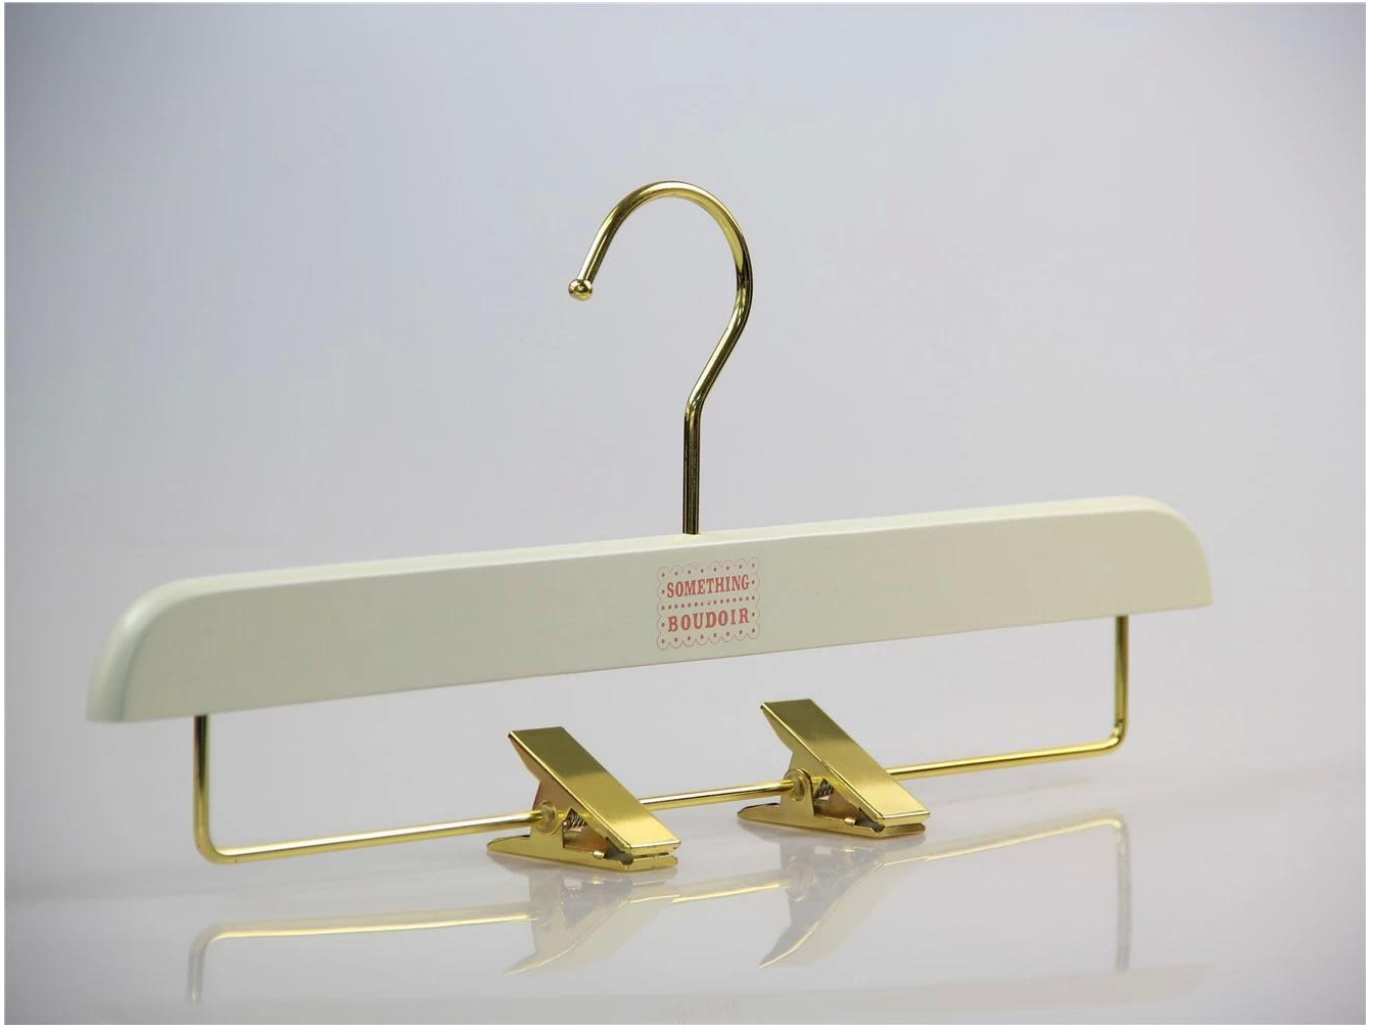

WSW-018	
	40 c m/34 c m
MOQ	1000pcs
	150000-300000
	35-40
	T/T, , ,
OEM	

□□□□□□□□

**LUXURY&TOP
END
WOODEN HANGER**

PE Foam Bag

1pc Hanger with 1pc Bag

K=K Carton with Shipping Mark

Place Layer by Layer

1. PE foam bag
2. 2pcs (hanger and bag) or 4pcs (pant hanger) per bag.
3. K = K Carton
4. Packing method: layer by layer.

□□□□

Round hook:

Dia: \varnothing 3.8mm
gun black

Dia: \varnothing 3.8mm
rose gold

Dia: \varnothing 4.0mm
silver

Dia: \varnothing 3.8mm
black

gold

Square Hook:

W:3.0mm
T:8.0mm

silver

W:3.0mm
T:8.0mm

champaign gold

W:3.0mm
T:8.0mm

gun black

Round flat hook:

W:3.0mm
T:6.0mm

black

W:3.0mm
T:6.0mm

matt silver

matt silver
Dia: \varnothing 4.5mm

Clips

Non-slip on shoulders

Footgrip

velvet