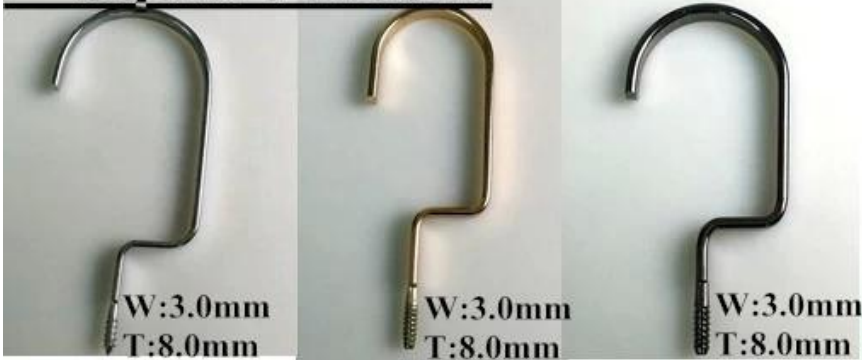

## Round hook:

Dia:  $\varnothing$  3.8mm  
gun black

Dia:  $\varnothing$  3.8mm  
rose gold

Dia:  $\varnothing$  4.0mm  
silver

Dia:  $\varnothing$  3.8mm  
black

gold

## Square Hook:

W:3.0mm  
T:8.0mm

silver

W:3.0mm  
T:8.0mm

champaign gold

W:3.0mm  
T:8.0mm

gun black

## Round flat hook:

W:3.0mm  
T:6.0mm

black

W:3.0mm  
T:6.0mm

matt silver

matt silver  
Dia:  $\varnothing$  4.5mm

Clips