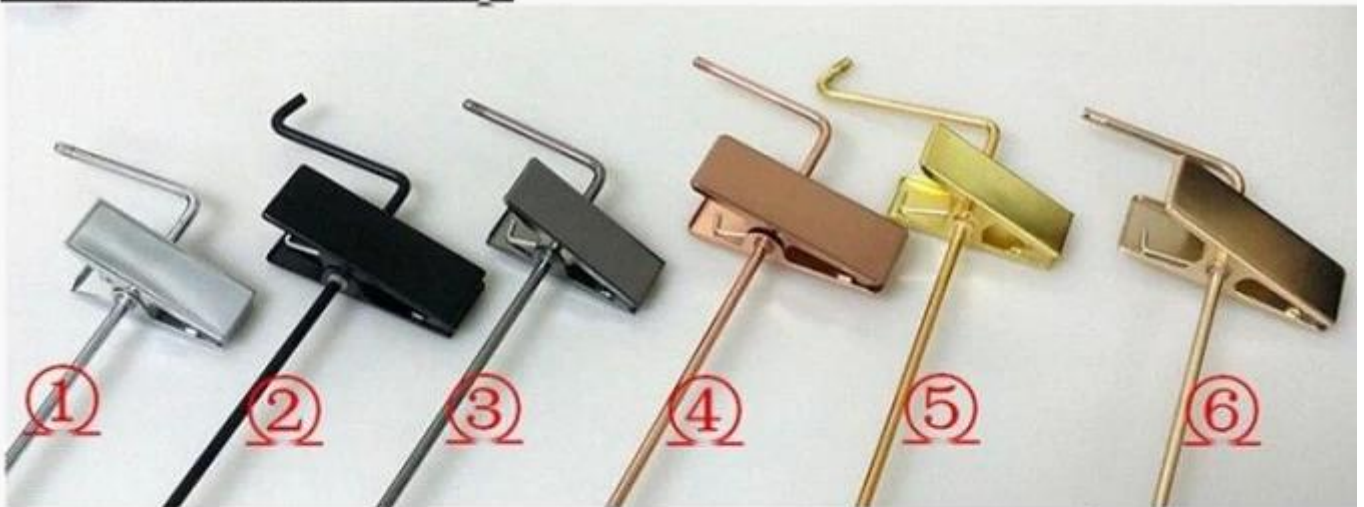

WSW - 181

WSW

WSW-181	WSW-181
	43cm, 5cm
MOQ	1000pcs
	7-9
	1.1pc PE 1pc 2.2pcs 3. K = K 4.Customized
	100000-200000
	35 ~ 40
	T / T, PayPal, West Union
	1. 2. 3.customize 4. 5.

HANGERMETALACCESSORIES

Non-slip on shoulders

Footgrip

velvet

Notch

Non-slip coating

Hardware-Clip

①

②

③