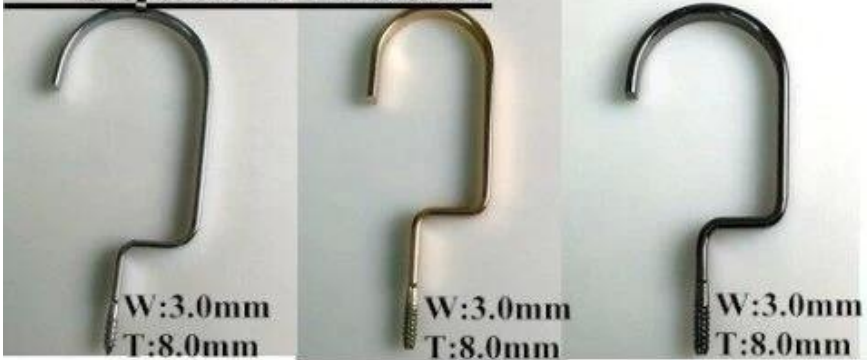

Square Hook:

W:3.0mm
T:8.0mm

silver

W:3.0mm
T:8.0mm

champaign gold

W:3.0mm
T:8.0mm

gun black