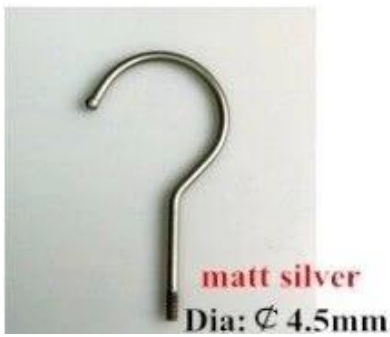

matt silver
Dia: $\varnothing$ 4.5mm