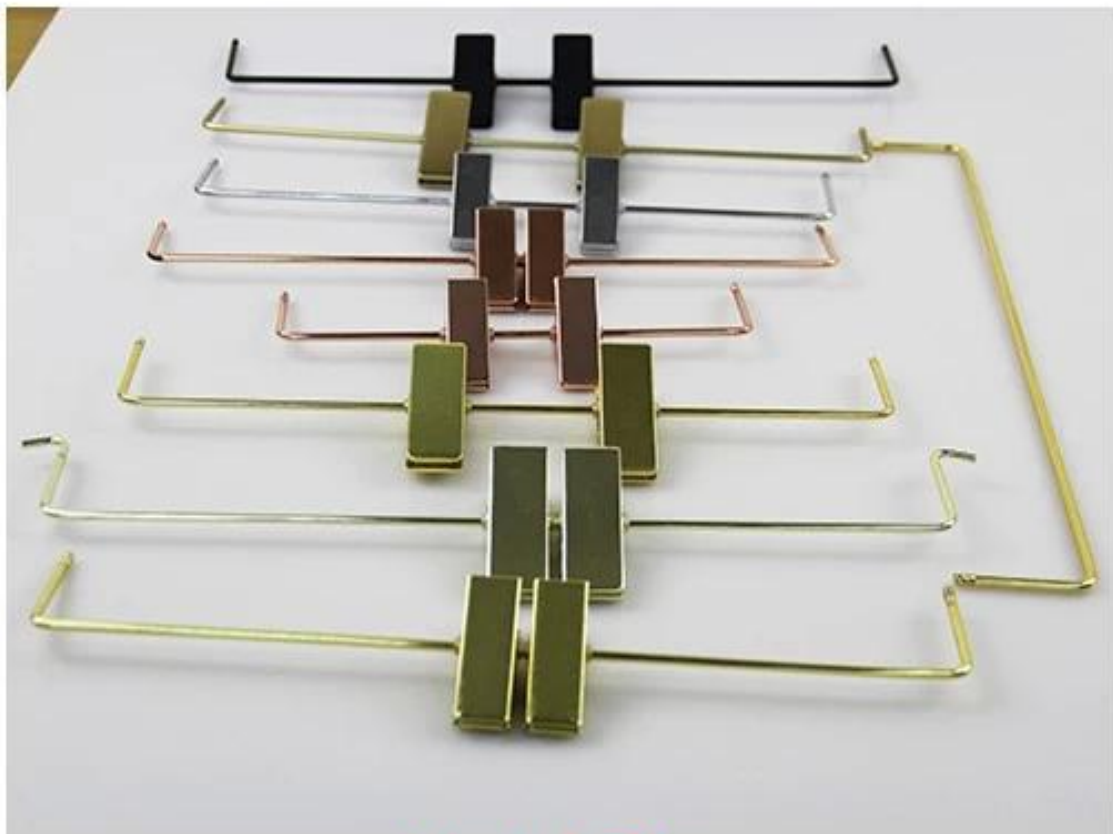

### PRODUCT DATA

<b>Item No.</b>	KSW-006	<b>Material</b>	Lotus Wood(Europe-imported beech wood,cedar wood,oak wood and so on)
<b>Size</b>	Length 34.5cm*Width 4.5cm	<b>Color</b>	Grey silver color
<b>Metal Accessory</b>	Silver round metal hook	<b>Logo Effect</b>	Two colors print logo
<b>Surface Effect</b>	Grey silver color paint painting	<b>MOQ</b>	3000pcs each item
<b>Samples Time</b>	About 7 days for new sample	<b>Delivery time</b>	30-40 days
<b>Payment Way</b>	T/T, PayPal, West Union, and more as your requirement	<b>Shipment Way</b>	By sea, by air, by international express, and your shipping agent also is acceptable

## THE KINDS OF METAL ACCESSORIES

Metal Hook

Metal Clip

**Metal Accessories Material:**Iron

**Surface Effect:**Color [electroplated](#), then surface covered with gloss oil, prevent rusting.

**Shape for Solution:** Round shape without bead and cocked, Round shape with bead, Round shape with bead and cocked, Square shape, Round flat shape, Flat round shape, Special long square shape and more.