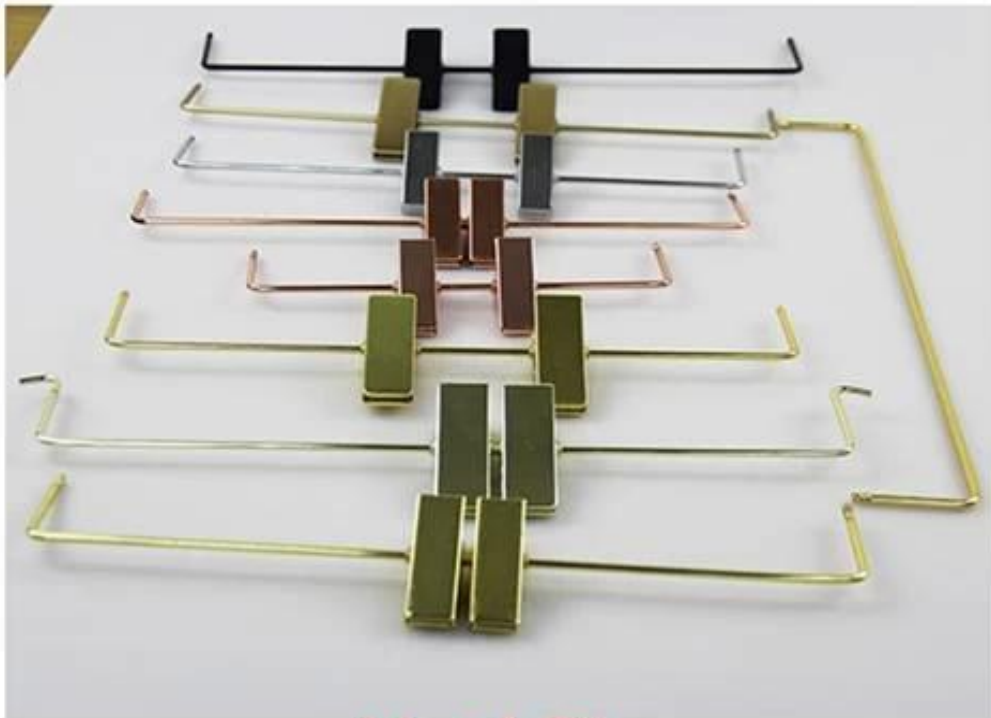

PRODUCT DESCRIPTION

Item No.	KTP-005
Material	PP
Size	Length :34cm
Color	Green
Metal Accessory	chrome round hook
Logo Effect	custom
Surface Effect	Normal
MOQ	2000pcs
Samples Time	5-7 days
Process	Machine
Quality Level	Luxury
Usage	kids shirt,tops,jacket,coat
Packing	1.10pcs hanger each layer 2.Customized size K=K carton 3.Customized shipping mark
Product capacity	3000000-5000000 each month
Delivery time	20-25 days
Payment way	T/T, PayPal, West Union,
Transportation	By sea, by air, by express,(EXW,FOB,CNF,DDU)
For your choose	1.Customized size and shape 2.Adjustable color 3.Custom logo 4.Changeable metal accessories 5.Custom Package way

CUSTOM HANGER HOOK AND CLIPS

Metal Hook

Metal Clip

Our metal accessory is Iron Material, with the different color electroplated, prevent metal accessories rusting effectively.

CUSTOM HANGER LOGO FOR YOUR REFERENCE

- *Silk-screen print logo
- *Silver hot stamping logo
- *Gold hot stamping logo
- *Plastic plate logo
- *Metal plate logo

PLASTIC HANGER SURFACE EFFECT

anti-slip velvet

drawing surface

special shoulder design for dress

rubber finish

anti-slip rubber

grooves

Electroplated effect: hangers will be very shine with the type surface effect

Rubber coated effect: the surface became very smooth but have good texture, it is low profile and luxurious.