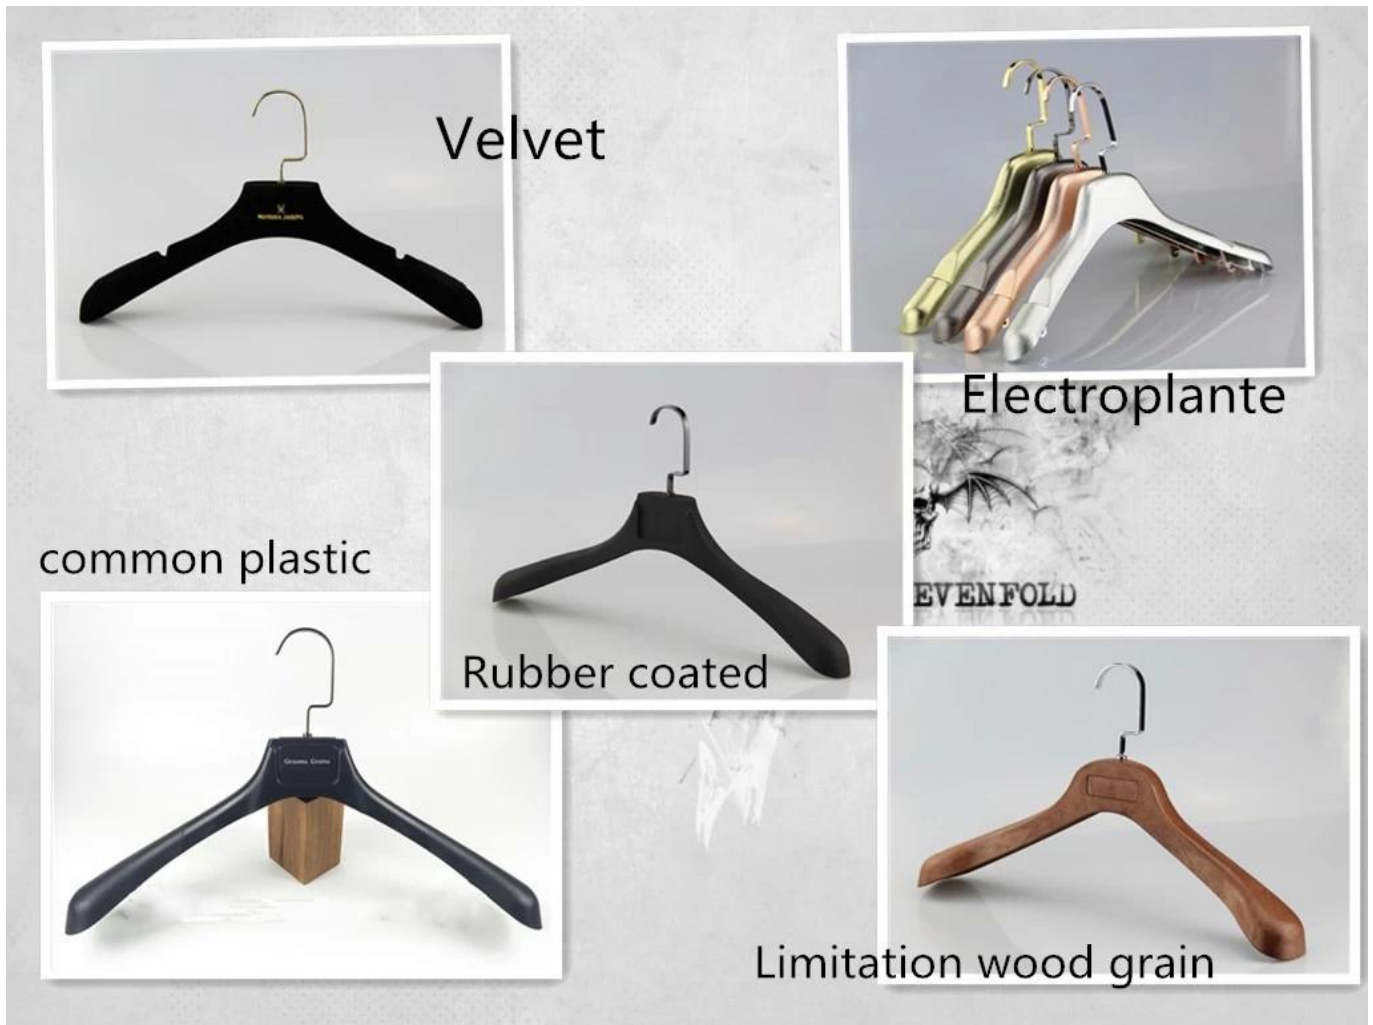

Quality Control

We have set up a complete and effective control system and please see details as following:

1) Material Quality Control
2) Process Quality Control
3) First Piece Quality Control
4) Mass Products Quality Control
5) Outgoing Quality Control
6) Ready For Delivery
7) Container Loading Quality Check
8) All quality checks are recorded and archived properly for tracing and managing purposes.