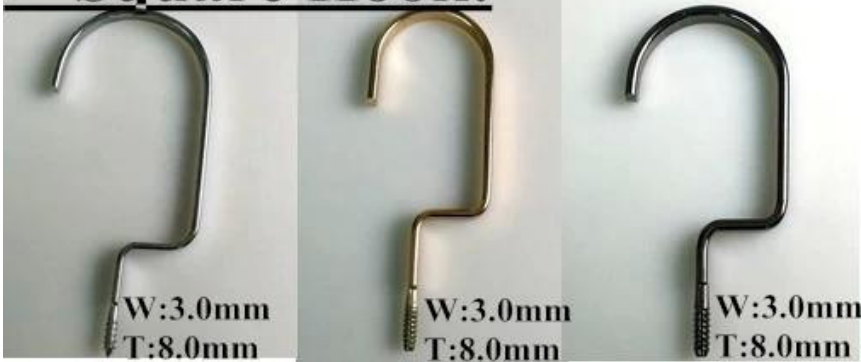

PRODUCT DESCRIPTION

Item No.	MBW-003
Material	Europe-imported beech wood
Size	38cm length and 1.5cm thickness
Color	Brown color
Metal Hardware	Nickle square hook
Logo	Silver metal plate logo
Surface Effect	Black Taiho Paint
MOQ	1000pcs each item
Quality Level	top class
Usage	For men jean, pant,suit pant
Product Capacity	150000-300000 each month
Delivery Time	40-50 days
Payment Terms	T/T, PayPal, West Union, and more as your requirement
Transportation	By sea, by air, by international express, and your shipping agent also is acceptable
OEM	Accepted

Accessory

Round hook:

Dia: \varnothing 3.8mm
gun black

Dia: \varnothing 3.8mm
rose gold

Dia: \varnothing 4.0mm
silver

Dia: \varnothing 3.8mm
black

gold

Square Hook:

W:3.0mm
T:8.0mm

silver

W:3.0mm
T:8.0mm

champaign gold

W:3.0mm
T:8.0mm

gun black

Round flat hook:

W:3.0mm
T:6.0mm

black

W:3.0mm
T:6.0mm

matt silver

matt silver
Dia: \varnothing 4.5mm

Clips

Contact Us

If you have any need and question, pls **contact us**.

Your any question will be patience to answer.