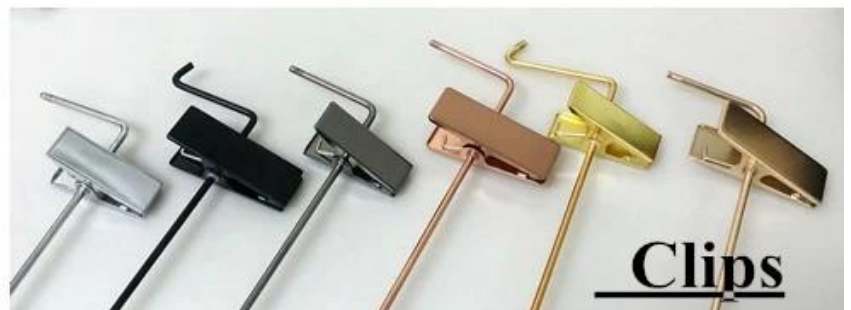

Clips

4. Our production department

Our all [wooden hanger](#) is made by handcraft, from polish to paint is handing aerwork b y our worker. Every hanger will make sure with good quality to our every customers.