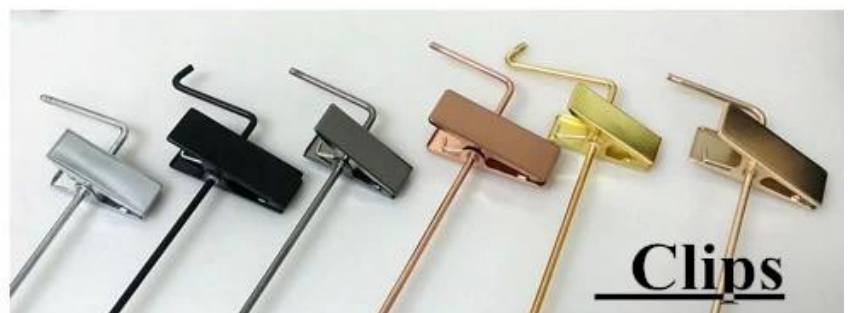

Round flat hook:

W:3.0mm
T:6.0mm

W:3.0mm
T:6.0mm

black

matt silver

matt silver
Dia: \varnothing 4.5mm

Clips

Contact Us