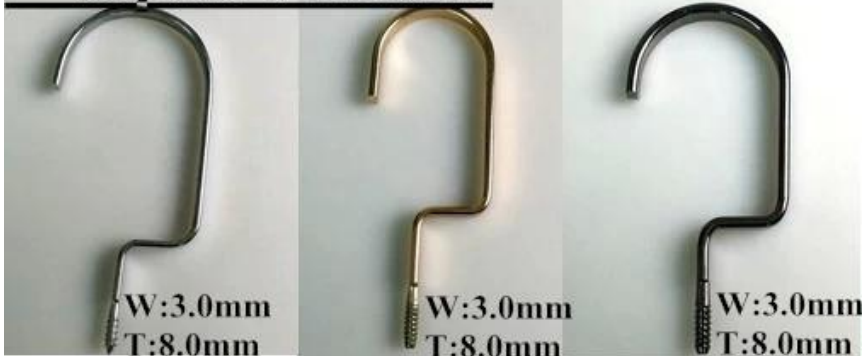

PRODUCT DESCRIPTION

Item No.	MSW-009
Material	Europe-imported beech wood
Size	45.5cm length and 5.5cm shoulder width
Color	Black color
Metal Hardware	Bronze round hook
Logo	Laser engraved logo
Surface Effect	Black Taiho Paint
MOQ	1000pcs each item
Quality Level	top class
Usage	For men suit
Product Capacity	150000-300000 each month
Delivery Time	35-40 days
Payment Terms	T/T, PayPal, West Union, and more as your requirement
Transportation	By sea, by air, by international express, and your shipping agent also is acceptable
OEM	Accepted

Accessory

We can customize hanger hook shape and color as your

request.

Round hook:

Dia: \varnothing 3.8mm
gun black

Dia: \varnothing 3.8mm
rose gold

Dia: \varnothing 4.0mm
silver

Dia: \varnothing 3.8mm
black

gold

Square Hook:

W:3.0mm
T:8.0mm

W:3.0mm
T:8.0mm

W:3.0mm
T:8.0mm

silver

champaign gold

gun black

Round flat hook:

W:3.0mm
T:6.0mm

W:3.0mm
T:6.0mm

black

matt silver

matt silver
Dia: \varnothing 4.5mm

Clips

Contact Us