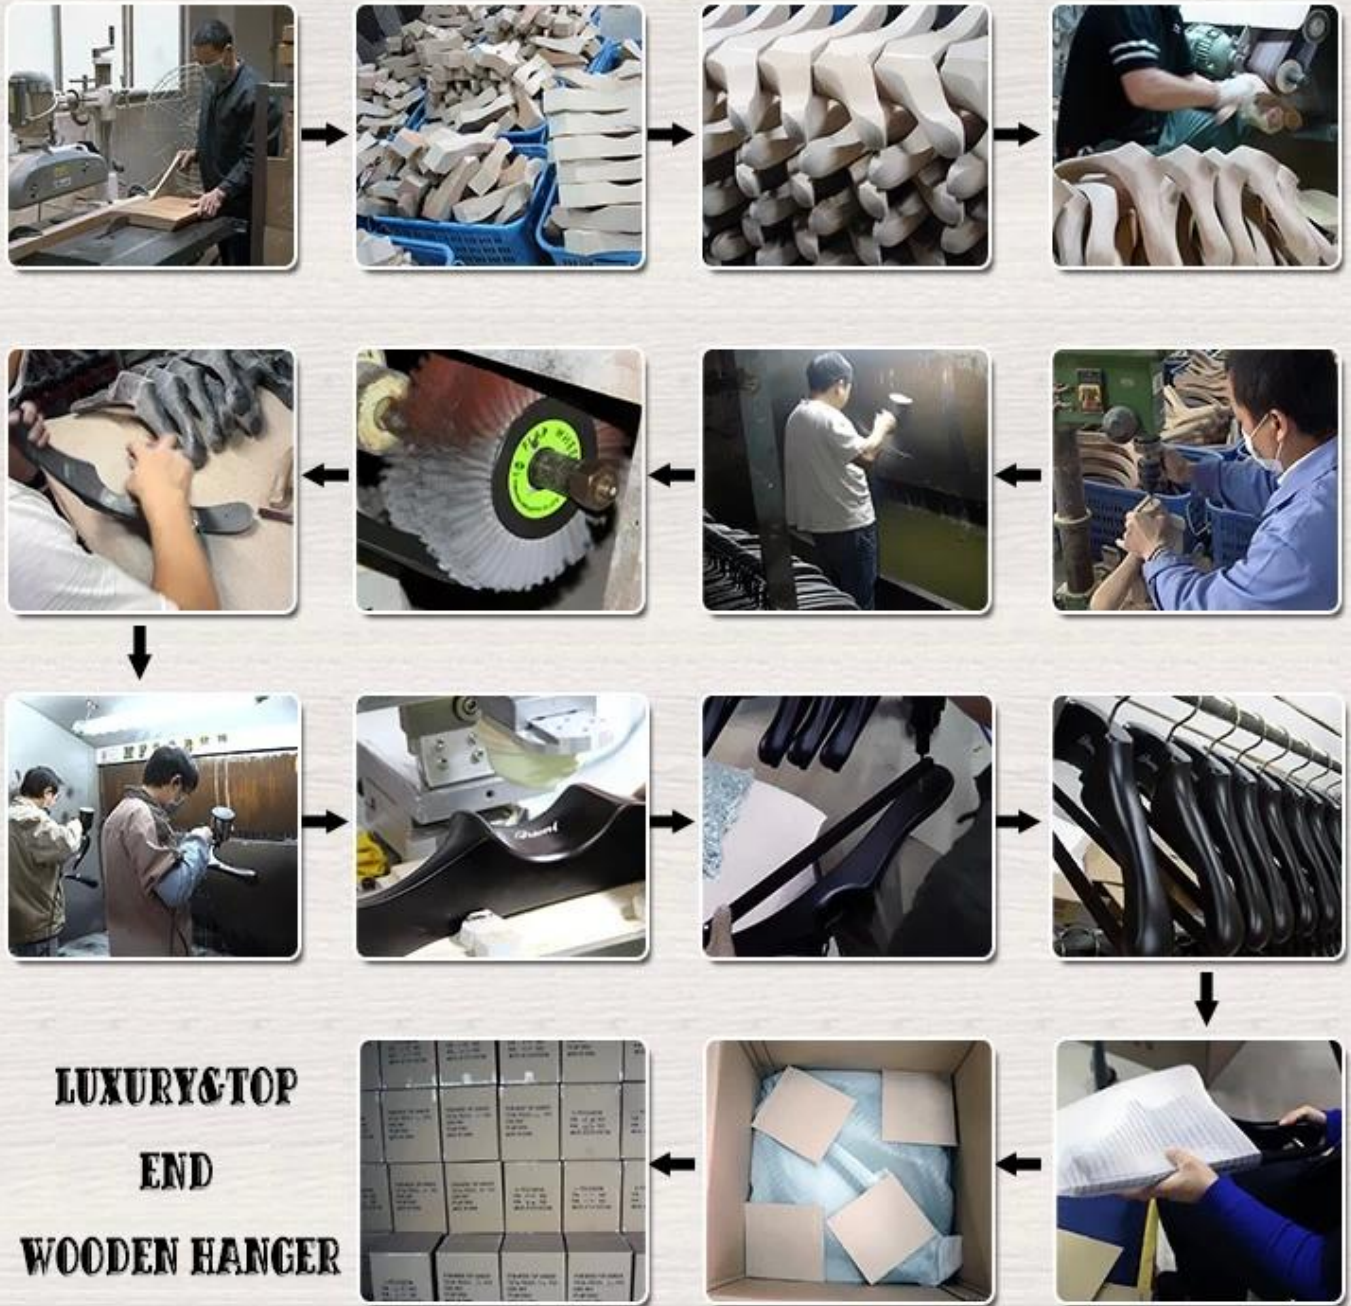

Q: Can we put our name or logo in hangers?

A: Yes, that's no problem to put your name or logo in hangers.

**LUXURY&TOP END WOOD HANGER PRODUCTION**

Our Luxury&Top end [wood hanger](#) produced by handicraft, according to your request about hanger size, shape, color, metal accessory and logo etc., if you have design, we can produce the design in object you want. We use Taiwan famous brand paint-Taiho Paint for the luxury&top end wood hanger, our workers paint each hanger one by one manually, four times painting surface, 2 times undercoating and 2 times finish coating, very luxury, also eco-friendly.