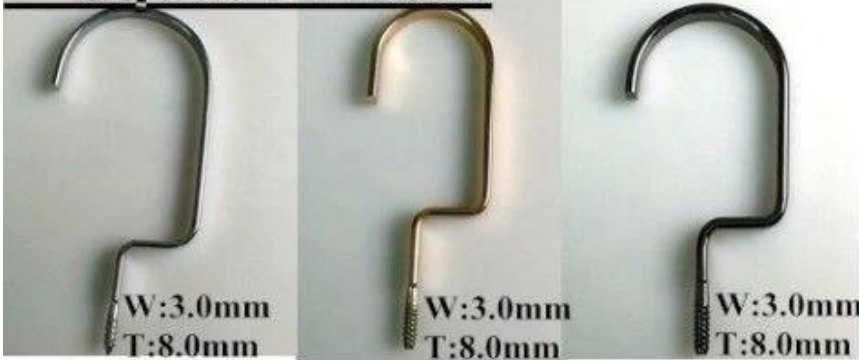

PRODUCT DESCRIPTION

Item No.	WBW-002
Material	pine wood
Size	length: 32cm
Color	Wind erosion silver
Metal Accessory	Long copper metal hook
Logo Effect	Laser engraved logo
Surface Effect	Taiho paint
MOQ	1000pcs each item
Samples Time	7-10 days
Process	Handmade
Quality Level	Luxury&Top end
Usage	For man suits, coat, store
Package	1.1pc PE Foam bag pack 1pc hanger 2.2pcs hanger each layer 3.Customized size K=K carton 4.Customized shipping mark
Product capacity	150000-300000 each month
Delivery time	35-45 days
Payment way	T/T, PayPal, West Union, and more as your requirement
Transportation	By sea, by air, by international express, and your shipping agent also is acceptable
For your choice	1.Customized size and shape meet your require 2.Adjustable color according to your need 3.Different logo effect offer to you for choice 4.Changeable metal accessories matched your hanger 5.Special packing way is acceptable

**METAL
ACCESSORIES**

Round hook:

Dia: \varnothing 3.8mm
gun black

Dia: \varnothing 3.8mm
rose gold

Dia: \varnothing 4.0mm
silver

Dia: \varnothing 3.8mm
black

gold

Square Hook:

W:3.0mm
T:8.0mm

silver

W:3.0mm
T:8.0mm

champagne gold

W:3.0mm
T:8.0mm

gun black

Round flat hook:

W:3.0mm
T:6.0mm