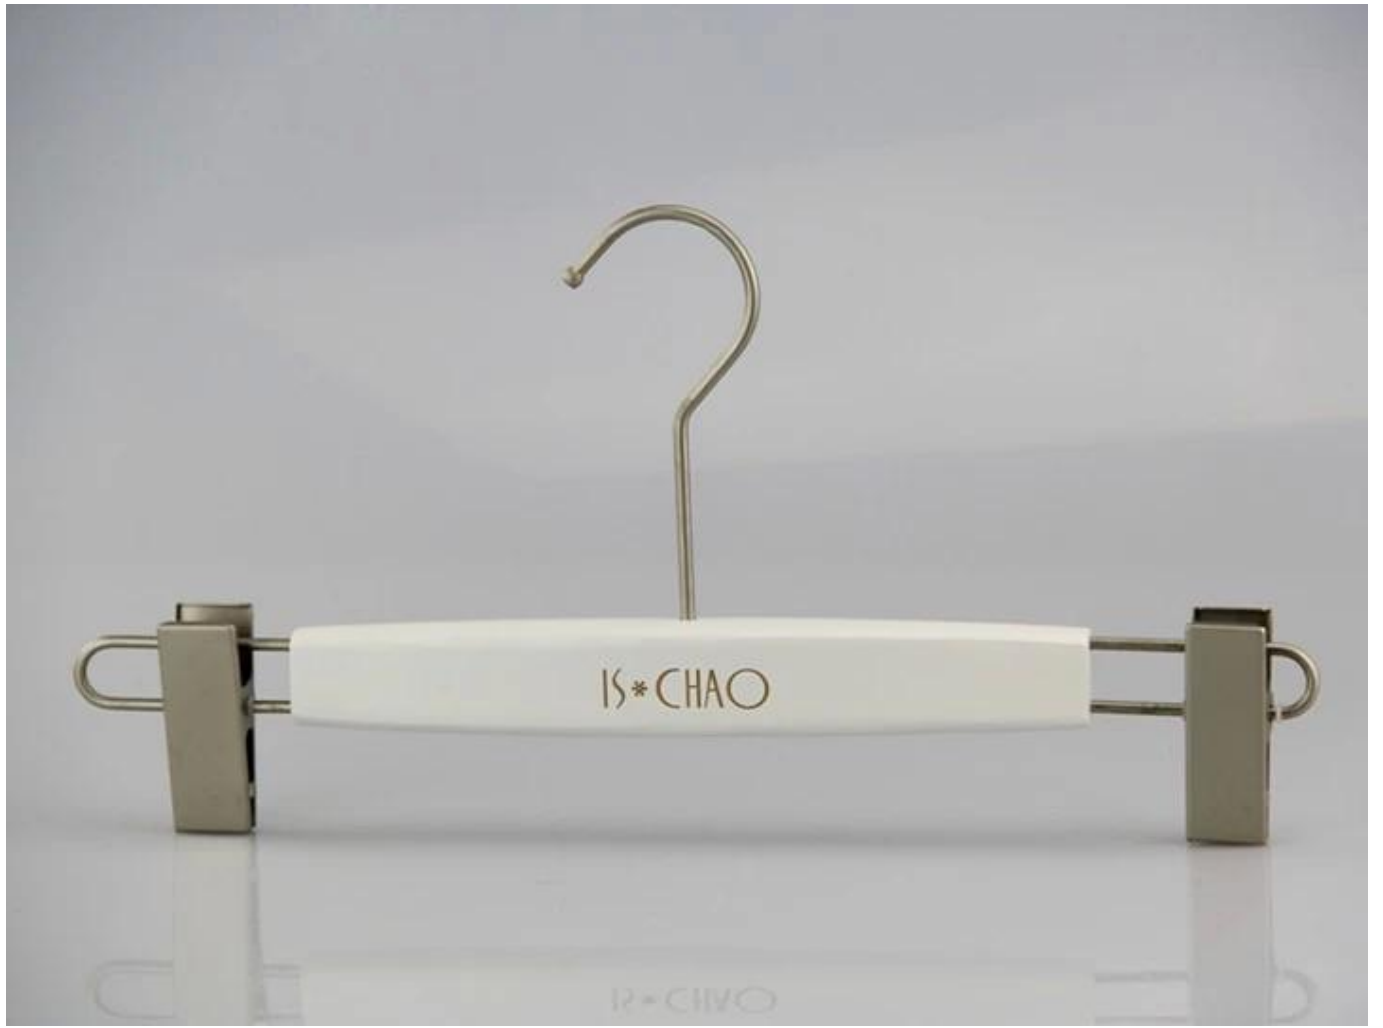

## 1. Product Description

Product name	WSW-004 white wooden top hanger pant hanger for women
Material	Lotus wood
Color	Matt White
Logo	laser engraved logo
Hook	long nickle round hook
MOQ	1000pcs
Use	jacket
Payment way	T/T, Paypal, west Union and other way
Transport way	by sea, by air, by international express
Production time	45-50days

## 2. Hanger Detailed Pictures

## Round hook:

Dia:  $\varnothing$  3.8mm  
gun black

Dia:  $\varnothing$  3.8mm  
rose gold

Dia:  $\varnothing$  4.0mm  
silver

Dia:  $\varnothing$  3.8mm  
black

gold