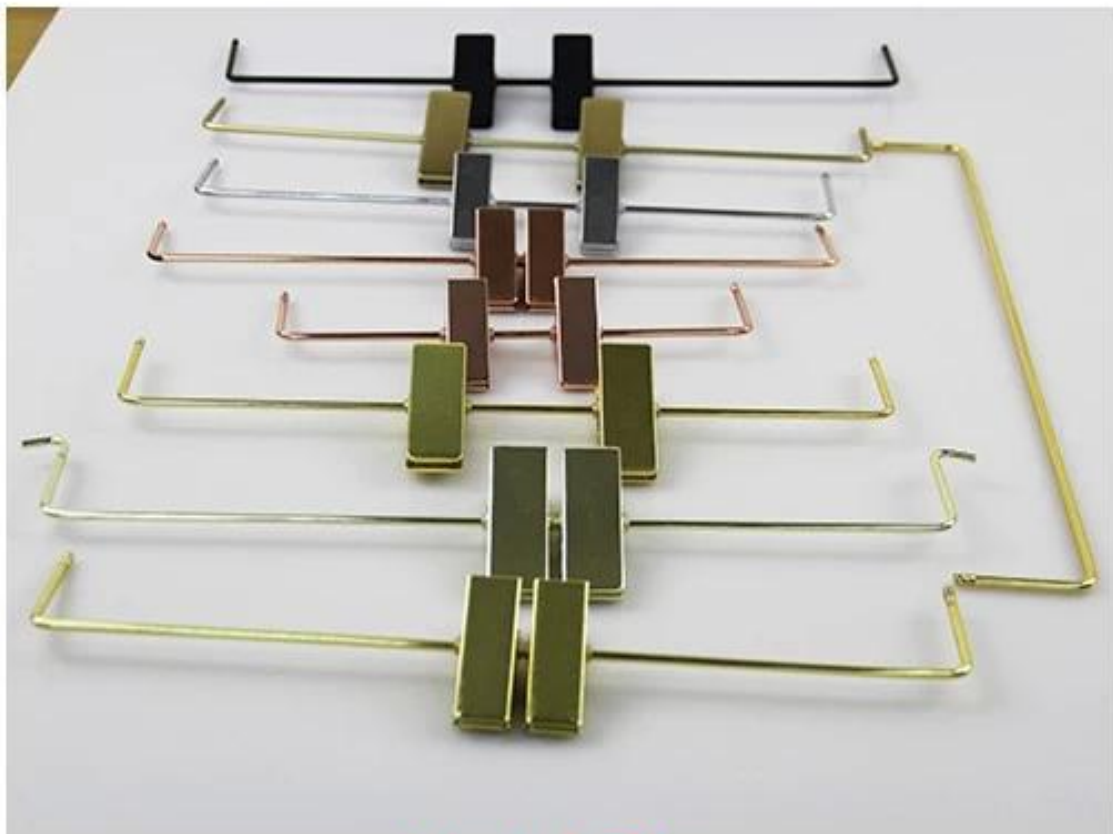

Shenzhen Yuntong Hanger Factory

Offer You High End Hanger Products

PRODUCT DATA

Item No.	WSW-007	Material	Lotus Wood(Europe-imported beech wood,cedar wood,oak wood and so on)
Size	Top hanger L40cm*W3.0cm,Pant hanger L36*TI.4cm	Color	Natural wood color
Metal Accessory	Silver round metal hook	Logo Effect	Laser logo in black color
Surface Effect	Transparent color paint painting	MOQ	1000pcs each item
Samples Time	About 7 days for new sample	Delivery time	30-40 days
Payment Way	T/T, PayPal, West Union, and more as your requirement	Shipment Way	By sea, by air, by international express, and your shipping agent also is acceptable

THE KINDS OF METAL ACCESSORIES

Metal Hook

Metal Clip

Metal Accessories Material:Iron

Surface Effect:Color electroplated, then surface covered with gloss oil, prevent rusting.

Shape for Solution: Round shape without bead and cocked, Round shape with bead, Round shape with bead and cocked, Square shape, Round flat shape, Flat round shape, Special long square shape and more.

-Engraved logo in other color: the type logo craft can make logo in other color, except natural color. After paint hanger and engraved logo, scrape with other color or ink, such as gold, red, blue, black, white, and so on.

-Metal plate logo: the most special logo effect, iron material, with color electroplated surface effect, the logo effect have embossed, debossed, and hollow out for your choice.

TOP END WOODEN HANGER PRODUCTION