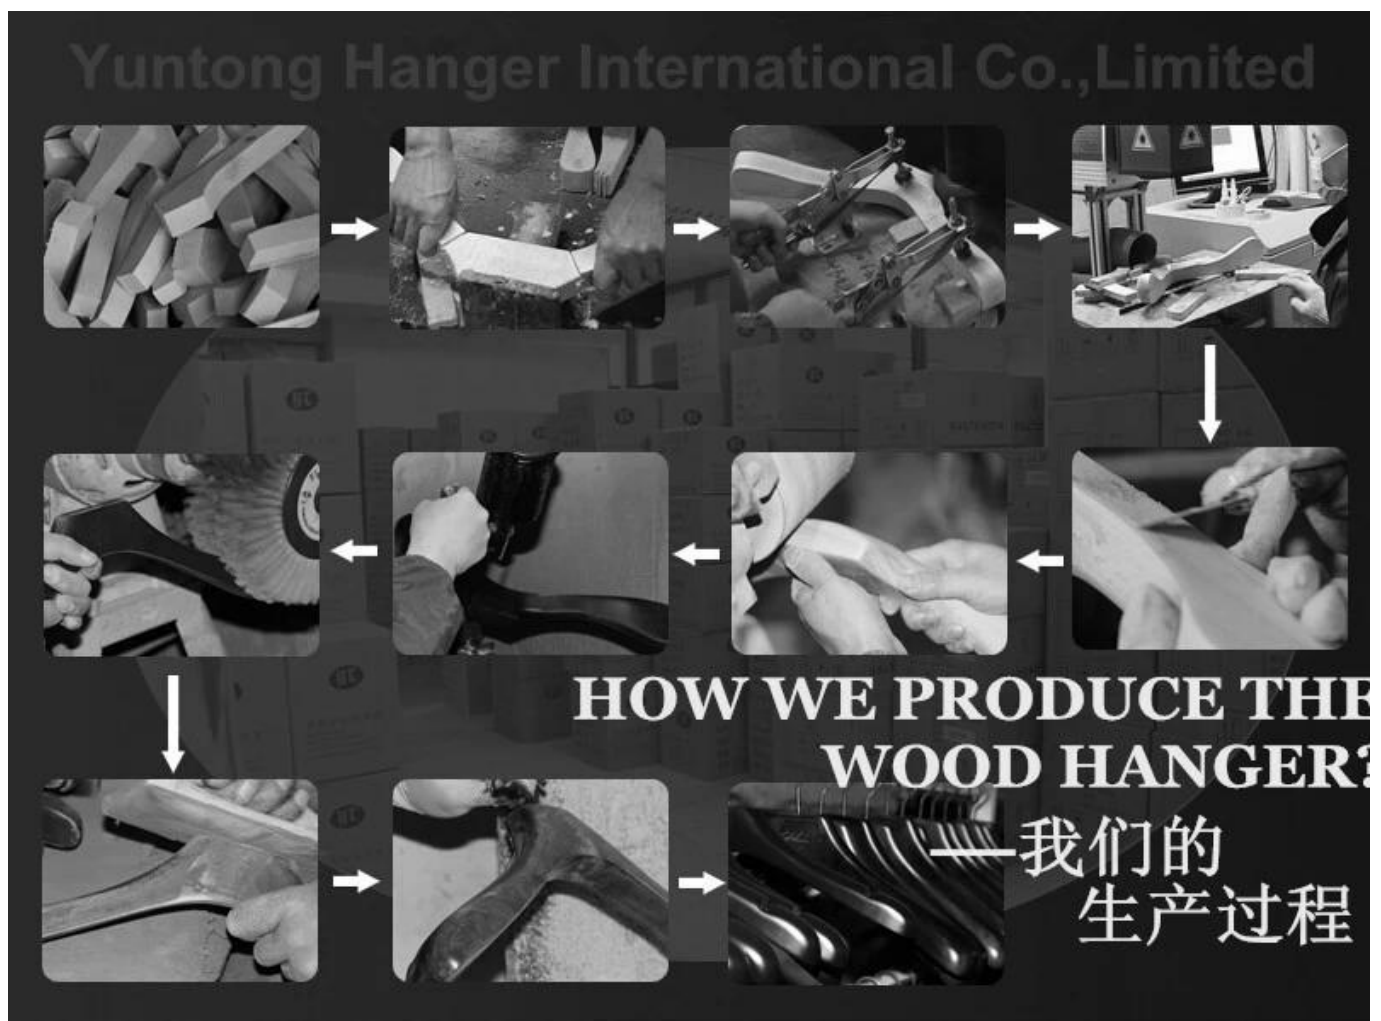

TOP END WOODEN HANGER PRODUCTION

Our top end wooden hanger is hand craft, produced according to customer's all details, include shape, size, color, metal accessories, logo effect, package. If you have your personalized hanger design, pls send us, we will help you make it true. Our production department paint the top end wooden hanger with Taiwan famous paint-

Taiho Paint, for 4 times, after 2 times undercoating is the 2 times topcoating, one by one, hand paint, make the hanger surface very very smooth, you can touch and smell. The all top end hand craft make hangers very luxury, make them belong to artware.

SHIPMENT FOR YOUR SOLUTIONS