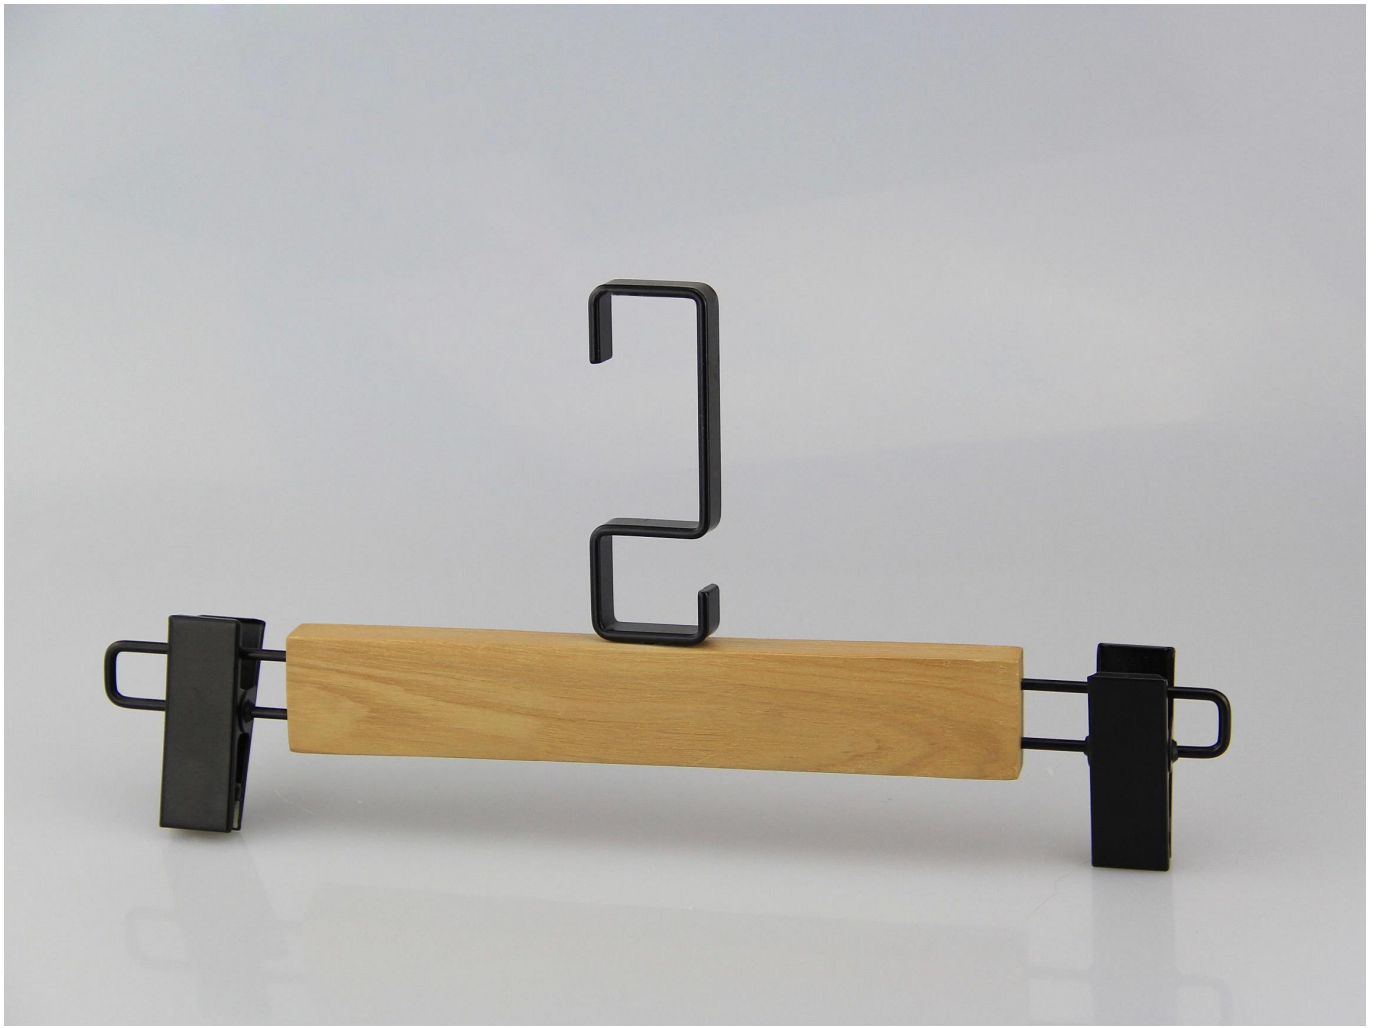

PRODUCT DESCRIPTION

Item No.	WSW-010
Material	lotus wood
Size	length: 39cm
Color	Natural color
Metal Accessory	Customized black logo
Logo Effect	Laser engraved logo
Surface Effect	Taiho paint
MOQ	1000pcs each item
Samples Time	7-10 days
Process	Handmade
Quality Level	Luxury&Top end
Usage	For man suits, coat, store
Package	1.1pc PE Foam bag pack 1pc hanger 2.2pcs hanger each layer 3.Customized size K=K carton 4.Customized shipping mark
Product capacity	150000-300000 each month
Delivery time	35-45 days
Payment way	T/T, PayPal, West Union, and more as your requirement
Transportation	By sea, by air, by international express, and your shipping agent also is acceptable
For your choice	1.Customized size and shape meet your require 2.Adjustable color according to your need 3.Different logo effect offer to you for choice 4.Changeable metal accessories matched your hanger 5.Special packing way is acceptable

chrome

chrome

matte black

black

gun black

flat matte

Our metal accessory is Iron Material, with the different color [electroplated](#), prevent metal accessories rusting effectively.

Shape for solution: