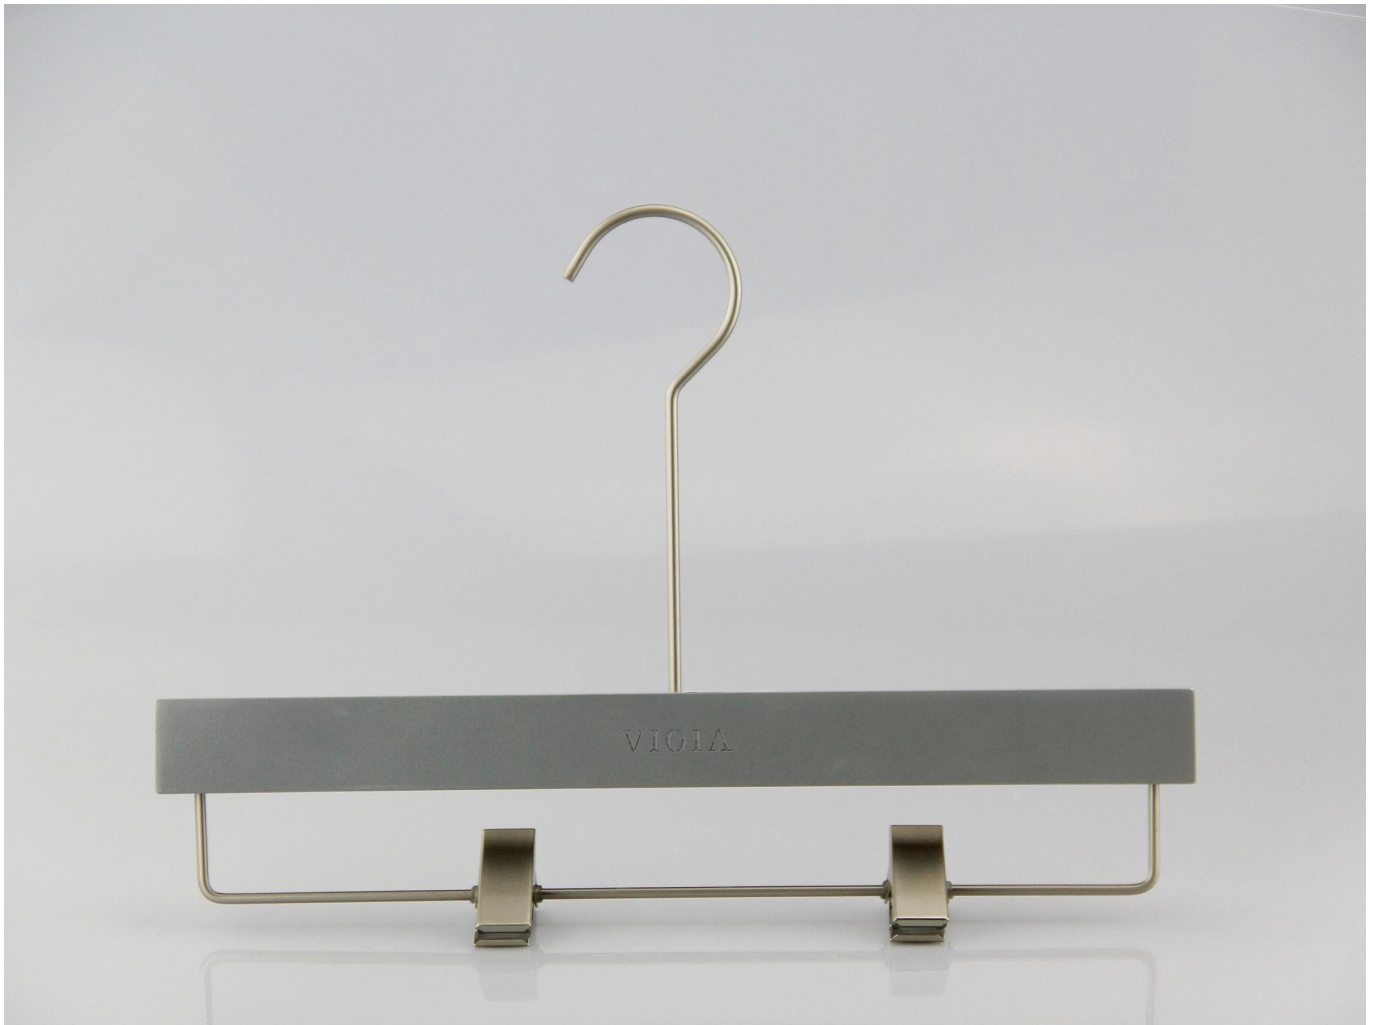

FAQ

Q: can you provide hanger sample?

A: Yes, if we stock or existing sample, the sample is free, but you have to afford the shipping cost by yourself.

If need new shanger ample with your logo, then need charge sample cost, but sample cost can be refunded when reach requested order quantity.

Q: can we put our name or logo in hangers?

A: Yes, that is no problem to put your name or logo in hangers.

LUXURY & TOP WOODEN HANGER-PRODUCTION