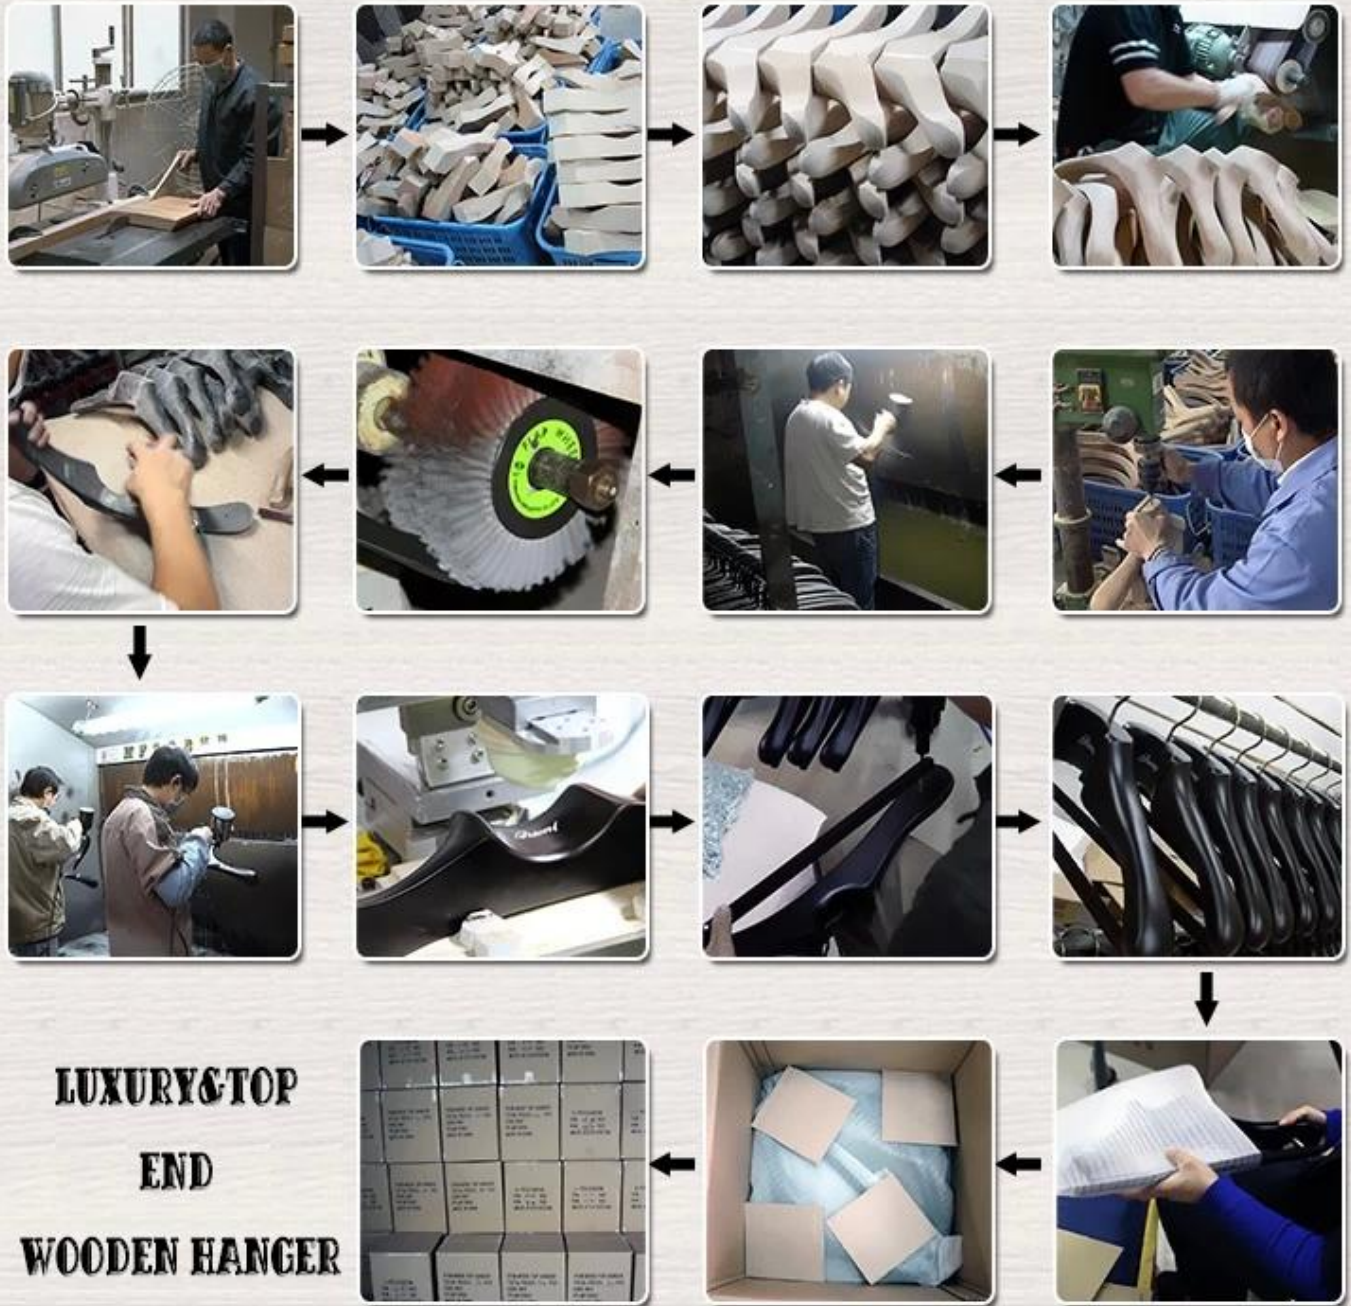

PRODUCT DESCRIPTION

Item No.	WSW-012
Material	Lotus wood, Europe imported beech wood, Birch wood, ash tree wood etc, also ok
Size	L39.5cm * W4.0cm for top hanger and L33cm for pant hanger
Color	Gray
Metal Hardware	Matte silver round hook
Logo	laser engraved logo, printing logo, metal plate logo etc., also ok
Surface Effect	4 times painting surface, very smooth and luxury
MOQ	1000pcs/item
Quality level	top grade quality
Use	for women clothes
Product capacity	150,000-300,000 per month
Delivery time	35-45 days
Payment terms	PayPal, West Union, T/T, L/C etc.,
Transport	By sea, by air, by express, and your shipping forwarder is also acceptable
For your choice	1. custom hanger size and shape 2. any hanger color is ok, we can produce according to Pantone color you want 3. various logo effect, laser engraved logo, print logo, metal logo etc., 4. many metal accessories for your option 5. package way according to your instruction

Q: can we put our name or logo in hangers?

A: Yes, that is no problem to put your name or logo in hangers.

LUXURY & TOP WOODEN HANGER-PRODUCTION

Our luxury & Top end [wood hanger](#) produced by handcraft, according to your request about hanger size, shape, colour, metal accessory and logo etc., If you have a design, we can produce the desired design in object. We use Taiwan famous brand paint-Taiho paint for the luxury & top wooden [hanger](#), our employees painting each hanger one by one manually painting, four times painting surface, 2 times undercoating and 2 times surface coating, very luxury and eco-friendly.