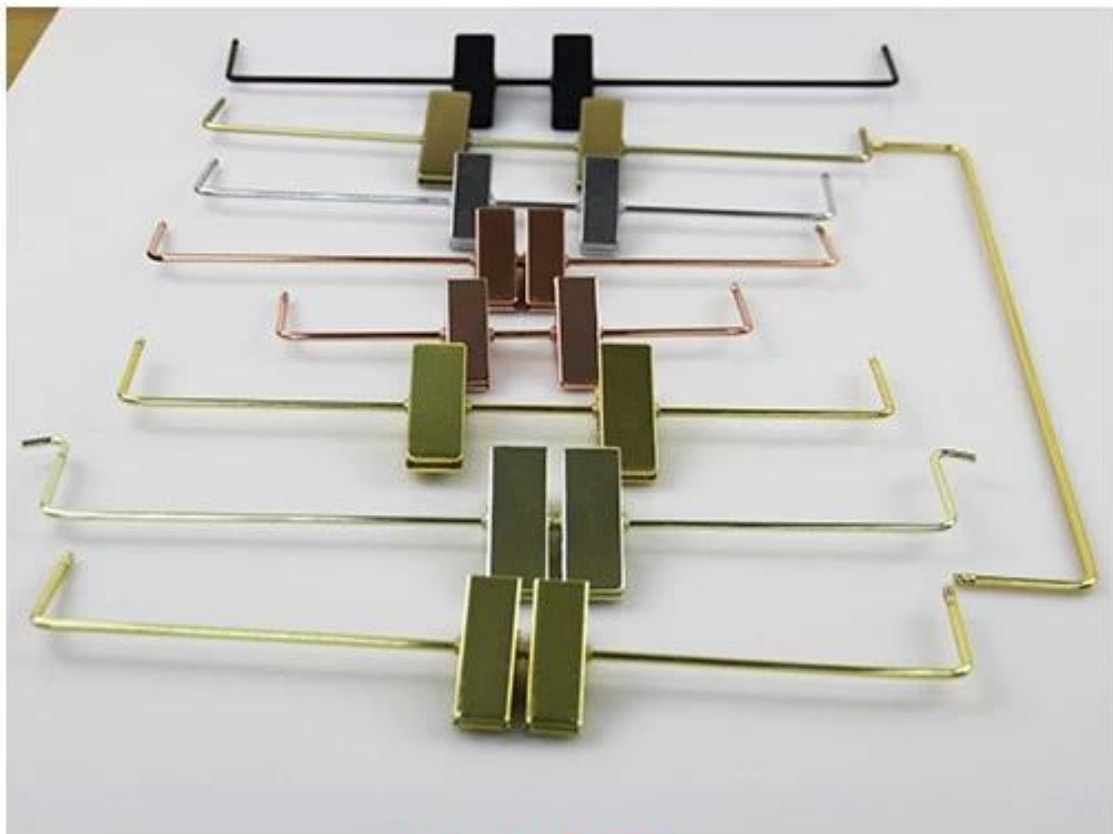

Shenzhen Yuntong Hanger Factory

Offer You High End Hanger Products

PRODUCT DATA

Item No.	WTW-001	Material	Lotus Wood(Europe-imported beech wood,cedar wood,oak wood and so on)
Size	Length 42cm*Width 4.5cm	Color	Pink color
Metal Accessory	Silver round metal hook	Logo Effect	Laser logo befor paint
Surface Effect	Pink color paint painting	MOQ	1000pcs each item
Samples Time	About 7 days for new sample	Delivery time	30-40 days
Payment Way	T/T, PayPal, West Union, and more as your requirement	Shipment Way	By sea, by air, by international express, and your shipping agent also is acceptable

THE KINDS OF METAL ACCESSORIES

Metal Hook

Metal Clip

Metal Accessories Material:Iron

Surface Effect:Color electroplated, then surface covered with gloss oil, prevent rusting.

Shape for Solution: Round shape without bead and cocked, Round shape with bead, Round shape with bead and cocked, Square shape, Round flat shape, Flat round shape, Special long square shape and more.

-Engraved logo in other color: the type logo craft can make logo in other color, except natural color. After paint hanger and engraved logo, scrape with other color or ink, such as gold, red, blue, black, white, and so on.

-Metal plate logo: the most special logo effect, iron material, with color electroplated surface effect, the logo effect have embossed, debossed, and hollow out for your choice.

TOP END WOODEN HANGER PRODUCTION