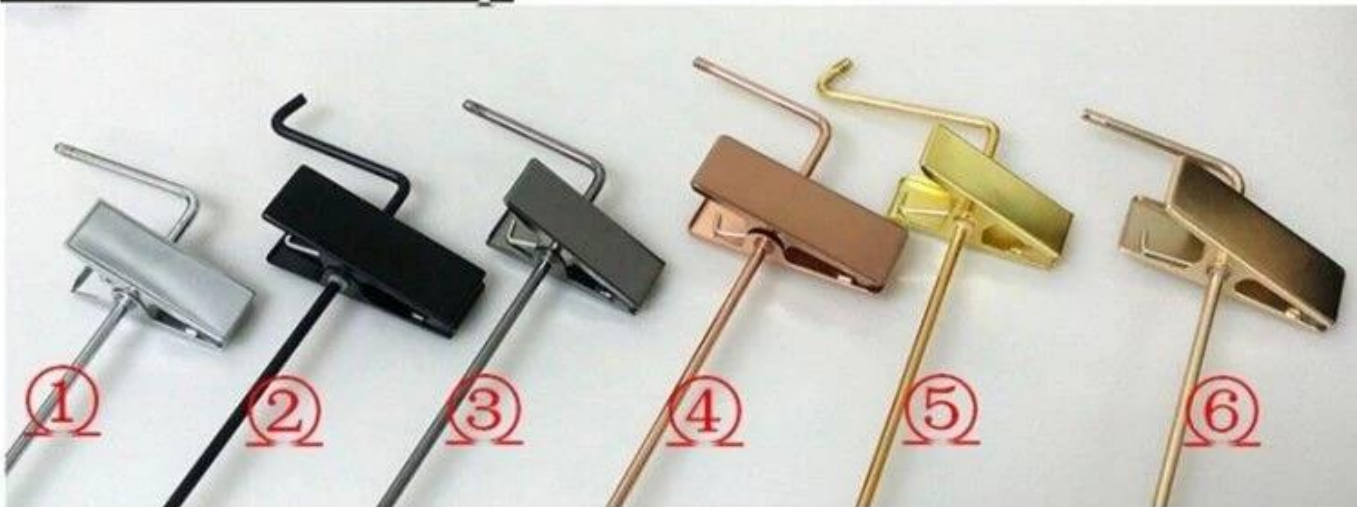

## HANGER DESCRIPTION

<b>Item No.</b>	WTW-007
<b>Material</b>	Lotus <a href="#">wood</a>
<b>Size</b>	length:40cm
<b>Color</b>	brown
<b>Metal Accessory</b>	nickeling round hook
<b>Logo Effect</b>	engrave
<b>Surface Effect</b>	brown Taiho paint
<b>MOQ</b>	1000pcs for each
<b>Samples Time</b>	7-9 days
<b>Process</b>	Handmade
<b>Quality Level</b>	luxury
<b>Usage</b>	top,dress,jacket,Shirt,clothes,wedding dress,evening dress
<b>Package</b>	1.1pc PE Foam bag pack 1pc hanger 2.2pcs hanger each layer 3.Customized K=K carton 4.Customized shipping mark
<b>Product capacity</b>	100000-200000 each month
<b>Delivery time</b>	30-35 days
<b>Payment way</b>	T/T, PayPal, West Union
<b>Transportation</b>	By sea, by air, by express, Your forwarder is ok
<b>For your choice</b>	1.Customized size 2.Adjustable color 3.customize logo 4.customize metal part 5.customize package way

**HANGER METAL HOOK AND  
CLIPS**

## Non-slip on shoulders

Footgrip

velvet

Notch

Non-slip coating

## Hardware-Clip

①sliver ②black ③gun black ④rose gold ⑤Gold ⑥champagne gold

⑦

⑧

⑨

Our metal accessory is Iron Material, with the different color electroplated, prevent metal accessories rusting effectively.