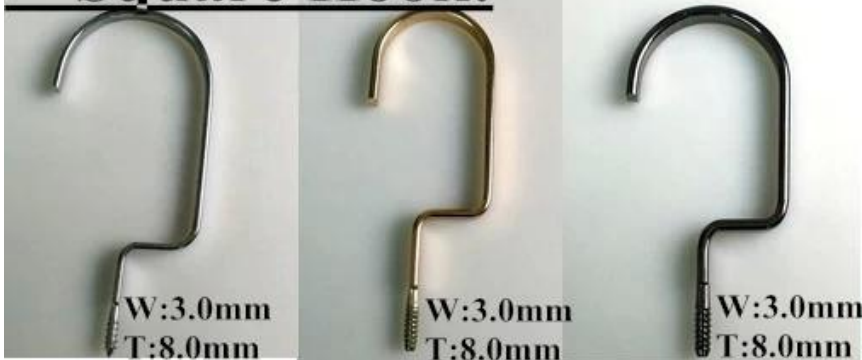

## Round hook:

Dia:  $\varnothing$  3.8mm  
gun black

Dia:  $\varnothing$  3.8mm  
rose gold

Dia:  $\varnothing$  4.0mm  
silver

Dia:  $\varnothing$  3.8mm  
black

gold

## Square Hook:

W:3.0mm  
T:8.0mm

silver

W:3.0mm  
T:8.0mm

champaign gold

W:3.0mm  
T:8.0mm

gun black