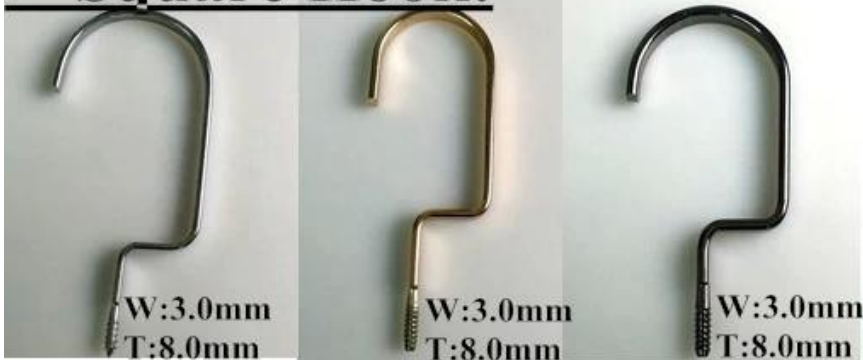

## Round hook:

Dia:  $\varnothing$  3.8mm  
gun black

Dia:  $\varnothing$  3.8mm  
rose gold

Dia:  $\varnothing$  4.0mm  
silver

Dia:  $\varnothing$  3.8mm  
black

gold

## Square Hook:

W:3.0mm  
T:8.0mm

silver

W:3.0mm  
T:8.0mm

champaign gold

W:3.0mm  
T:8.0mm

gun black