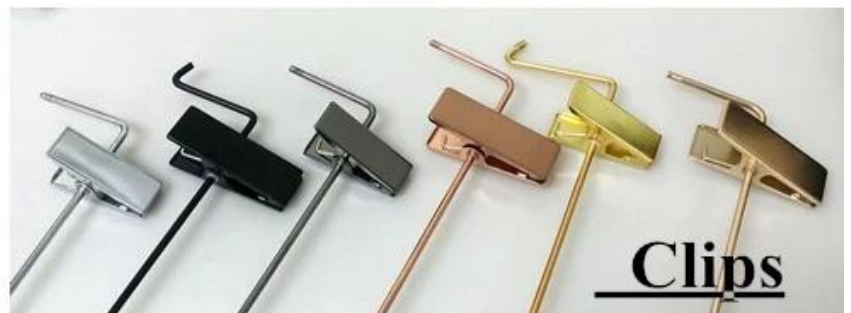

gun black

Round flat hook:

W:3.0mm
T:6.0mm

black

W:3.0mm
T:6.0mm

matt silver

matt silver
Dia: \varnothing 4.5mm

Clips