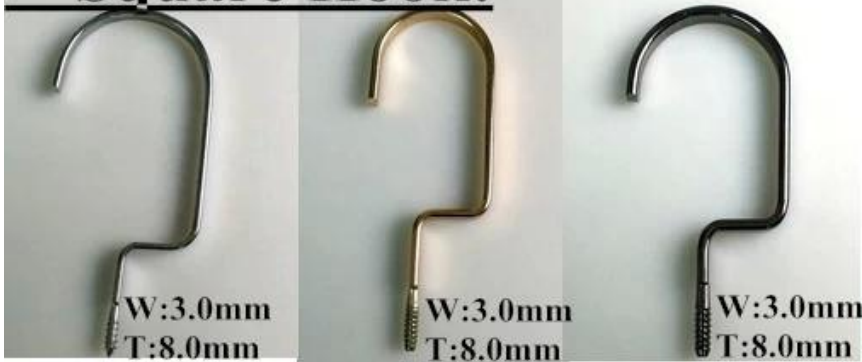

## Round hook:

Dia:  $\varnothing$  3.8mm  
gun black

Dia:  $\varnothing$  3.8mm  
rose gold

Dia:  $\varnothing$  4.0mm  
silver

Dia:  $\varnothing$  3.8mm  
black

gold

## Square Hook:

W:3.0mm  
T:8.0mm

silver

W:3.0mm  
T:8.0mm

champaign gold

W:3.0mm  
T:8.0mm

gun black

## Round flat hook:

W:3.0mm  
T:6.0mm

black

W:3.0mm  
T:6.0mm

matt silver

matt silver  
Dia:  $\varnothing$  4.5mm

Clips