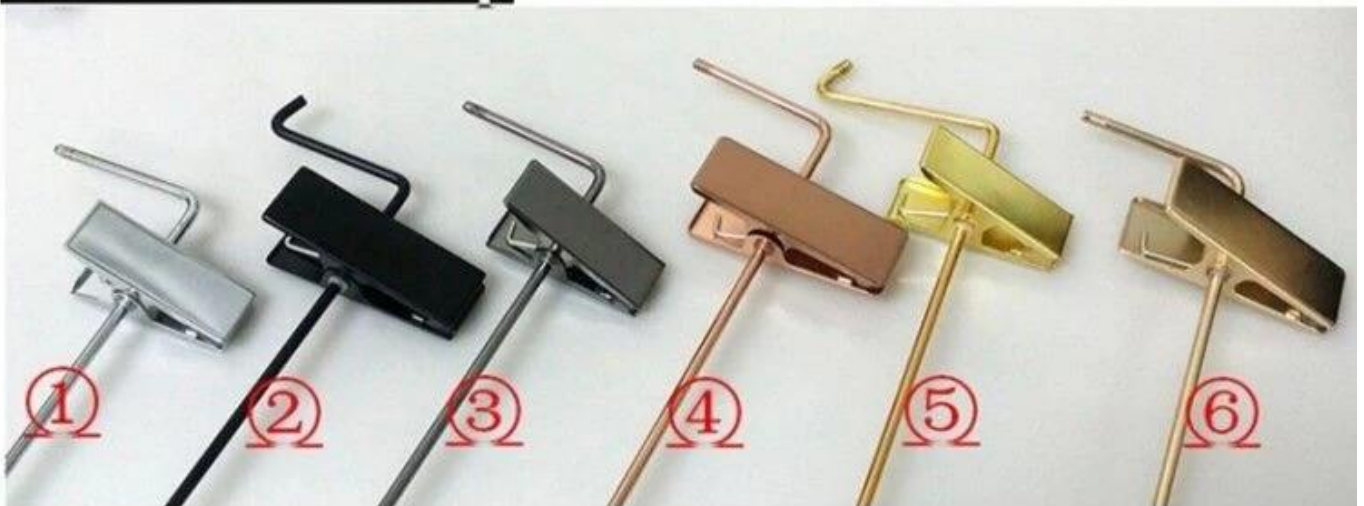

Hardware-Clip

①sliver ②black ③gun black ④rose gold ⑤Gold ⑥champagne gold