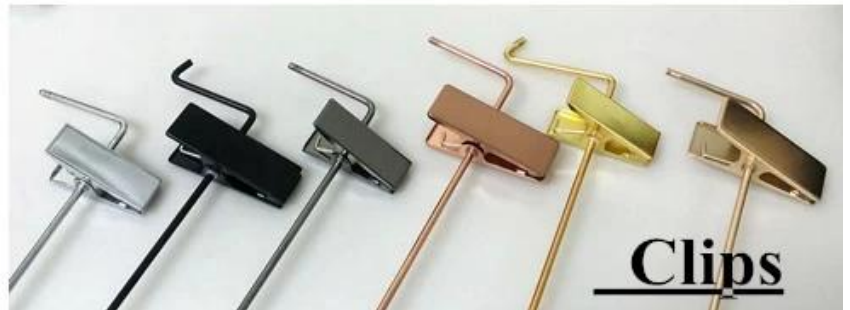

W:3.0mm
T:8.0mm

gun black

Round flat hook:

W:3.0mm
T:6.0mm

black

W:3.0mm
T:6.0mm

matt silver

matt silver
Dia: \varnothing 4.5mm