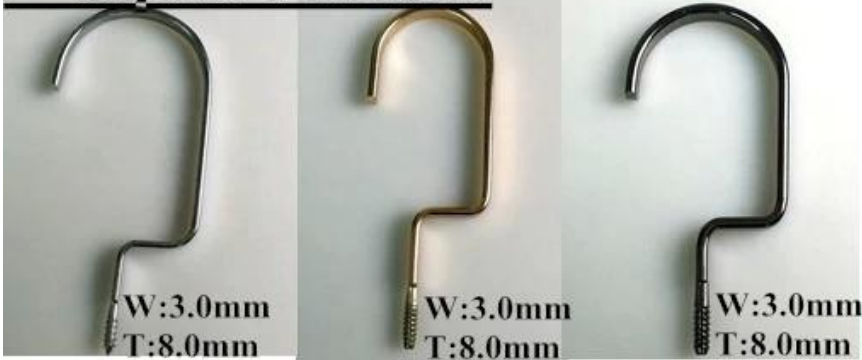

silver

W:3.0mm
T:8.0mm

champaign gold

W:3.0mm
T:8.0mm

gun black

Square Hook:

W:3.0mm
T:8.0mm