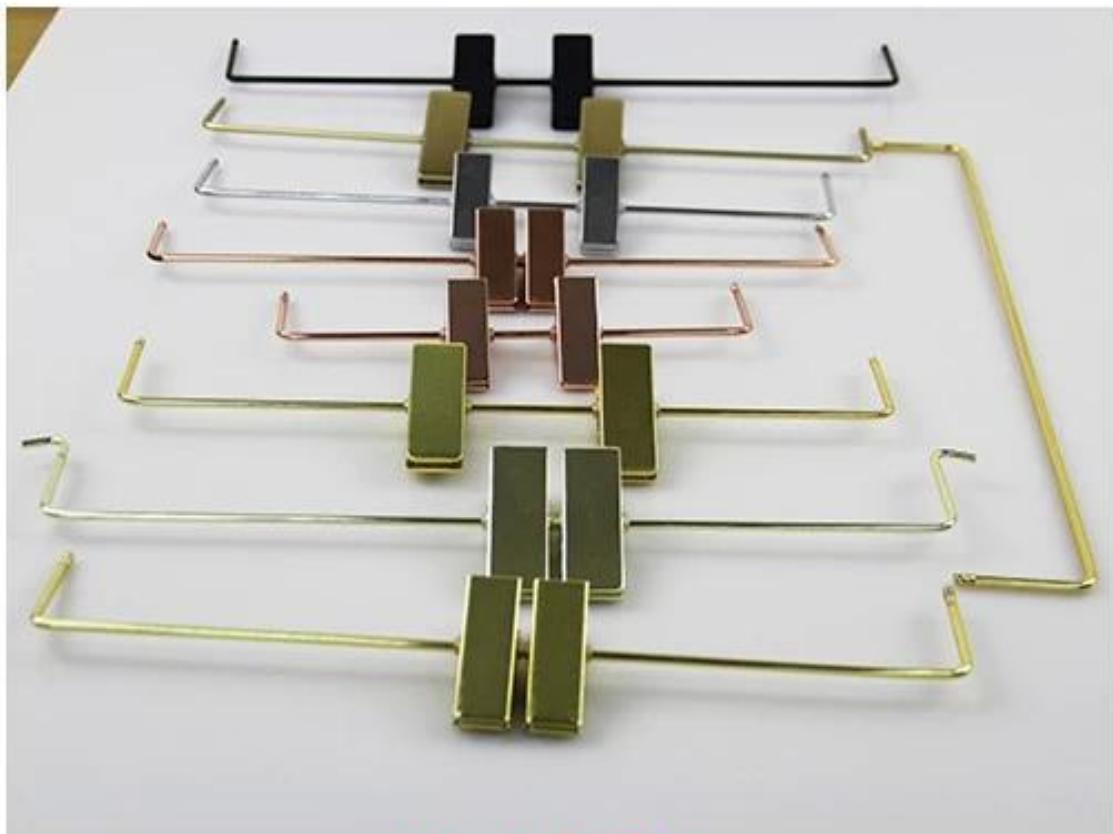

# Shenzhen Yuntong Hanger Factory Offer You High End Hanger Products

WTW-001

42cm \* 4.05 4.0

MOQ

1000pcs  
30-40

1000pcs ( )  
30-40

Metal Hook

Metal Clip

# Logo

metal plate logo

printing logo

engrave logo(no painting)

engrave logo(painting)

-metal plate logo: metal plate is attached to the hanger by screws. The logo is engraved on the metal plate. This method is suitable for logos that are not too large and do not require painting.

-printing logo: the logo is printed directly on the hanger material. This method is suitable for logos that are large and require painting. However, the logo may fade over time.

-engrave logo(no painting): the logo is engraved directly into the hanger material. This method is suitable for logos that are not too large and do not require painting. However, the logo may be difficult to read if the hanger material is too dark or textured.

-engrave logo(painting): the logo is engraved into the hanger material and then painted. This method is suitable for logos that are large and require painting. However, the logo may be difficult to read if the hanger material is too dark or textured.